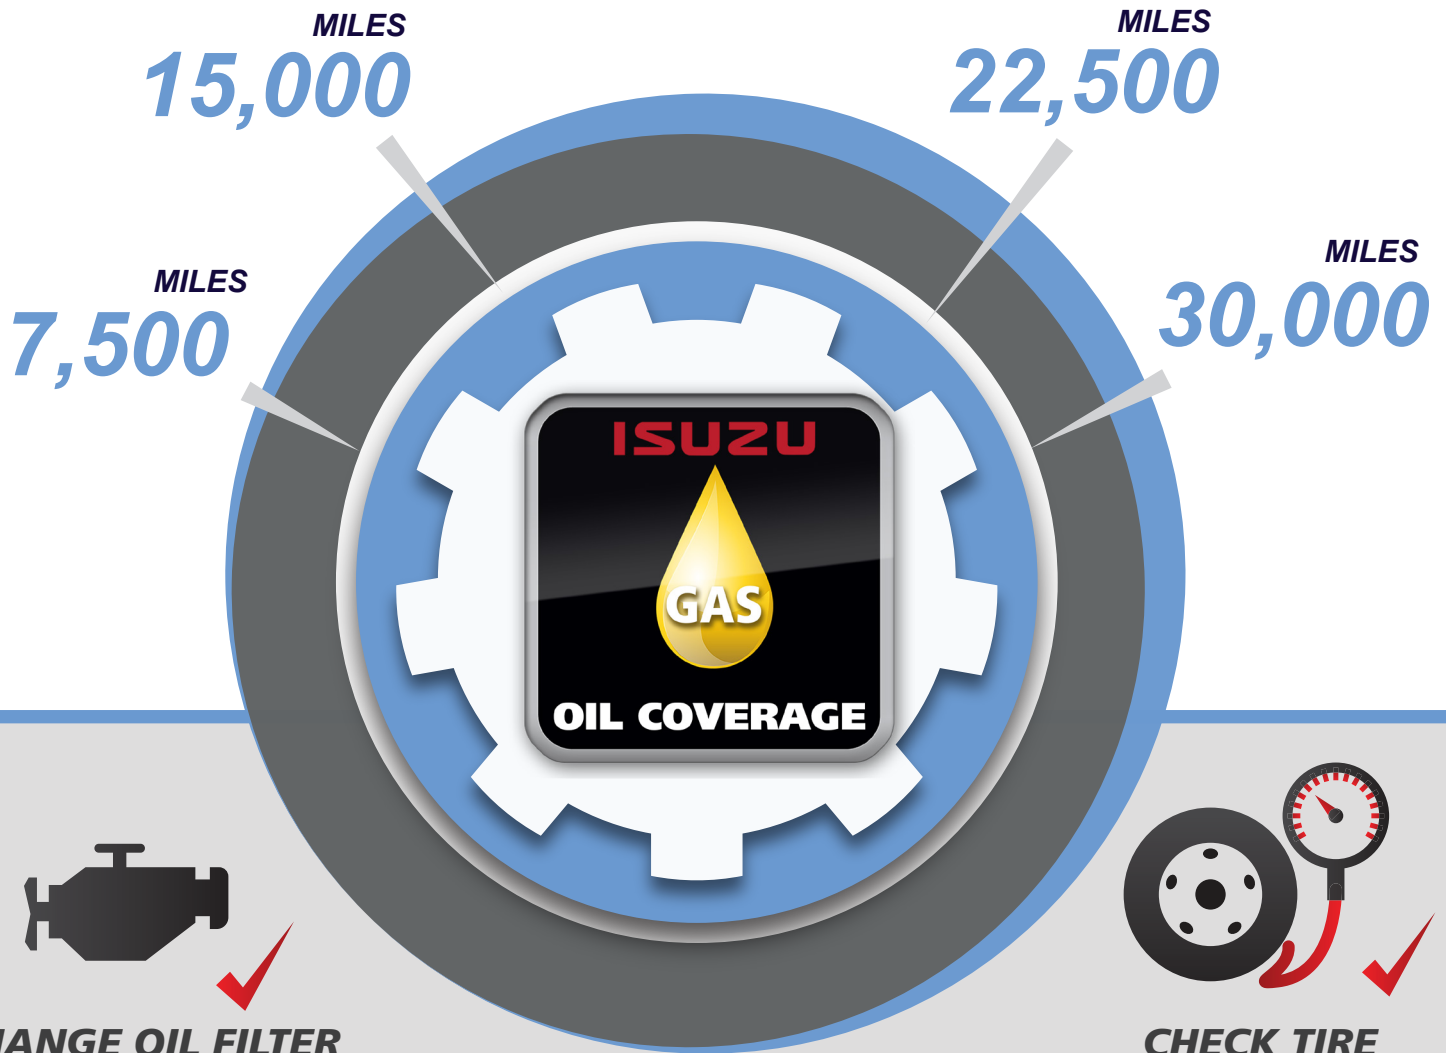

ISUZU
TRUCK

ISUZU GAS

**PURCHASE A NEW CLASS 3 OR 4
N-SERIES GAS TRUCK AND RECEIVE
COMPLIMENTARY ISUZU OIL COVERAGE**

ISUZU OIL COVERAGE ensures your new Class 3 & 4 N-Series gas trucks are maintained with Isuzu parts and serviced by Isuzu-trained technicians.

Services provided by **ISUZU OIL COVERAGE** are complimentary at 7,500-mile intervals for a period of two years or 30,000 miles, whichever occurs first.*

Schedule your **ISUZU OIL COVERAGE** service at any participating Isuzu dealer. Locate your local Isuzu dealer by visiting IsuzuCV.com or calling 866-441-9638.

ISUZU

**CHANGE OIL FILTER
& ENGINE OIL**

**CHECK TIRE
PRESSURE**

COVERAGE INCLUDES:

**LUBRICATE
CHASSIS**

**TOP OFF
FLUIDS**

**CHECK
DIAGNOSTIC CODES**

*See your authorized Isuzu dealer for further details. Isuzu Oil Coverage is a complimentary component of Isuzu service intervals for two years or 30,000 miles, whichever occurs first. Additional services may be required at time services are performed. Extreme or severe usage/applications may not qualify. Eligible models include Class 3 and 4 N-Series gas trucks delivered between January 1 to June 30, 2021. © 2021 Isuzu Commercial Truck of America, Inc.