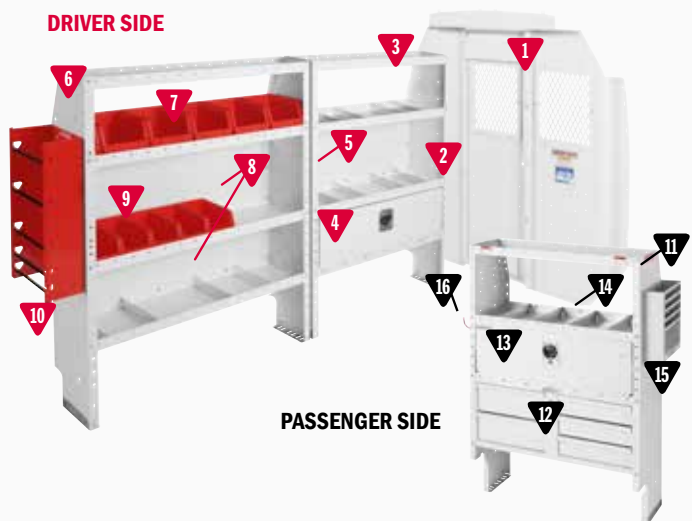

* Not Shown

HVAC / MECHANICAL

DRIVER SIDE

PASSENGER SIDE

600-8443S HVAC/Mechanical Package

MODEL	DESCRIPTION	QUANTITY
1	96142-3-01 Screen Bulkhead - ProMaster®	1
2	96901-3-01 Swing Door Conversion Kit	1
3	9373-3-03 Adjustable 4 Shelf Unit (36" x 60" x 13½")	1
4	9503-3-01 Shelf Door (for 36" Shelf Unit)	1
5	9603-3-01 Accessory Back Panel (for 36" Shelf Unit 14½" tall)	2
6	9374-3-03 Adjustable 4 Shelf Unit (42" x 60" x 13½")	1
7	9604-3-01 Accessory Back Panel (for 42" Shelf Unit 14½" tall)	2
8	9859-7-01 REDZONE Medium 6 Bin Set (13")	1
9	9880-3-01 Literature Holder 6 Compartment	1
10	9863-3-01 Refrigerant Tank Rack (2x 30#, 1x 50#)	1
11	9391-3-03 Heavy Duty Shelf Unit (for Secure Storage Modules - 42" x 60" x 16")	1
12	9045-3-02 5 Drawer Secure Storage Module (42" x 17" x 16")	1
13	9893-7-01 REDZONE 3 Hook Cord or Tool Holder	1
*14	975201-3-01 Van Shelf Mounting Kit - Promaster 118" WB	1

* Not Shown

ELECTRICAL

DRIVER SIDE

PASSENGER SIDE

600-8444S Electrical Package

MODEL	DESCRIPTION	QUANTITY
1	96142-3-01 Screen Bulkhead - ProMaster®	1
2	96901-3-01 Swing Door Conversion Kit	1
3	9373-3-03 Adjustable 4 Shelf Unit (36" x 60" x 13½")	1
4	9503-3-01 Shelf Door (for 36" Shelf Unit)	1
5	9603-3-01 Accessory Back Panel (for 36" Shelf Unit 14½" tall)	2
6	9374-3-03 Adjustable 4 Shelf Unit (42" x 44" x 13½")	1
7	9859-7-01 REDZONE Medium 6 Bin Set (13")	1
8	9604-3-01 Accessory Back Panel (for 42" Shelf Unit 14½" tall)	2
9	9858-7-01 REDZONE Small 6 Bin Set (13")	1
10	9882-7-01 REDZONE Wire Spool Holder End Mount	1
11	9391-3-03 Heavy Duty Shelf Unit (for Secure Storage Modules - 42" x 60" x 16")	1
12	9045-3-02 5 Drawer Secure Storage Module (42" x 17" x 16")	1
13	9504-3-01 Shelf Door (for 42" Shelf Unit)	1
14	9604-3-01 Accessory Back Panel (for 42" Shelf Unit 14½" tall)	1
15	9880-3-01 Literature Holder 6 Compartment	1
16	9893-7-01 REDZONE 3 Hook Cord or Tool Holder	1