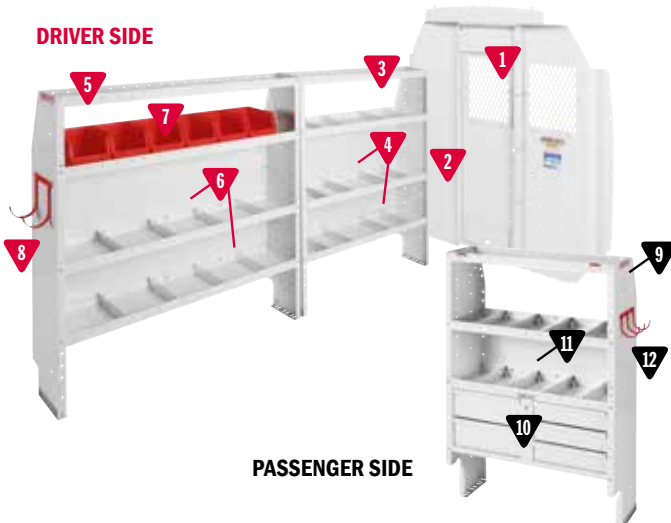

NEW!

ProMaster Low/High Roof Mounting Kit

- Heavy gauge steel mounting plates distribute shelf load and provide secure mounting to van interior
- Mounts directly to reinforced weld nuts and cargo tie-downs or into existing holes (no drilling)
- Faster installation with reduced risk of damage to van during installation

MODEL	DESCRIPTION	WEIGHT
975202-3-01	Promaster 136" WB LR, HR Mounting Kit	17 lbs.

COMMERCIAL / BASE

DRIVER SIDE

PASSENGER SIDE

600-8440R Commercial Shelving Package

MODEL	DESCRIPTION	QUANTITY
1	96142-3-01 Screen Bulkhead - ProMaster®	1
2	96901-3-01 Swing Door Conversion Kit	1
3	9374-3-03 Adjustable 4 Shelf Unit (42" x 60" x 13½")	1
4	9604-3-01 Accessory Back Panel (for 42" shelf unit 14½" tall)	1
5	9375-3-03 Adjustable 4 Shelf Unit (52" x 60" x 13½")	1
6	9605-3-01 Accessory Back Panel (or 52" shelf unit 14½" tall)	1
7	9375-3-03 Adjustable 4 Shelf Unit (52" x 60" x 13½")	1
8	9605-3-01 Accessory Back Panel (for 52" shelf unit 14½" tall)	1
9	9893-7-01 REDZONE 3 Hook Cord or Tool Holder	1
*10	975202-3-01 Van Shelf Mounting Kit - ProMaster 136" WB	1

* Not Shown

GENERAL SERVICE / CONTRACTOR

DRIVER SIDE

PASSENGER SIDE

600-8441R General Service/Contractor Package

MODEL	DESCRIPTION	QUANTITY
1	96142-3-01 Screen Bulkhead - ProMaster®	1
2	96901-3-01 Swing Door Conversion Kit	1
3	9374-3-03 Adjustable 4 Shelf Unit (42" x 60" x 13½")	1
4	9604-3-01 Accessory Back Panel (for 42" shelf unit 14½" tall)	2
5	9375-3-03 Adjustable 4 Shelf Unit (52" x 60" x 13½")	1
6	9605-3-01 Accessory Back Panel (for 52" shelf unit 14½" tall)	2
7	9859-7-01 REDZONE Medium 6 Bin Set (13")	1
8	9892-7-01 REDZONE 2 Hook Holder (5" diameter)	1
9	9391-3-03 Heavy Duty Shelf Unit (for Secure Storage Modules - 42" x 60" x 16")	1
10	9045-3-02 5 Drawer Secure Storage Module (42" x 17" x 16")	1
11	9604-3-01 Accessory Back Panel (for 42" shelf unit 14½" tall)	1
12	9893-7-01 REDZONE 3 Hook Cord or Tool Holder	1
*13	975202-3-01 Van Shelf Mounting Kit - ProMaster 136" WB	1