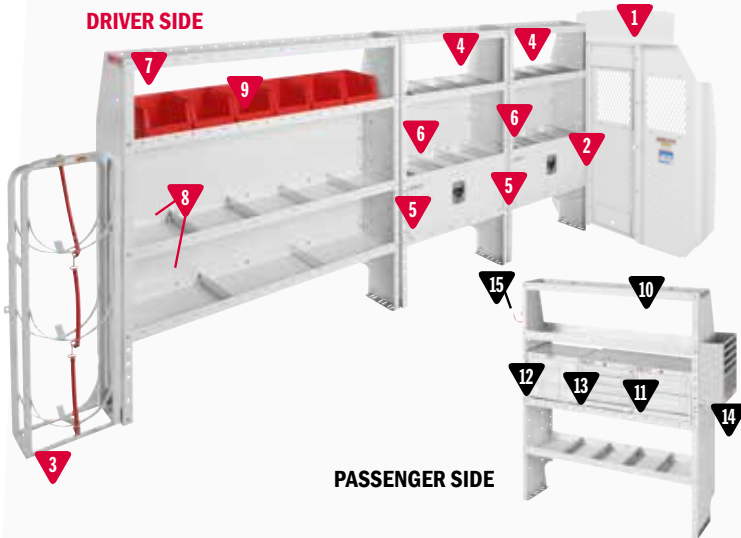

HVAC / MECHANICAL

600-8443X HVAC/Mechanical Package

MODEL	DESCRIPTION	QUANTITY
1	96142-3-01 Screen Bulkhead - ProMaster®	1
2	96901-3-01 Swing Door Conversion Kit	1
3	9863-3-01 Refrigerant Tank Rack (2x 30#, 1x 50#)	1
4	9373-3-03 Adjustable 4 Shelf Unit (36" x 60" x 13½")	2
5	9503-3-01 Shelf Door (for 36" Shelf Unit)	2
6	9603-3-01 Accessory Back Panel (for 36" Shelf Unit 14½" tall)	4
7	9376-3-03 Adjustable 4 Shelf Unit (60" x 60" x 13½")	1
8	9606-3-01 Accessory Back Panel (for 60" Shelf Unit 14½" tall)	2
9	9859-7-01 REDZONE Medium 6 Bin Set (13")	1
10	9375-3-03 Adjustable 4 Shelf Unit (52" x 60" x 13½")	1
11	9912-3-02 2 Drawer Cabinet (16" x 14" x 12")	1
12	9909-3-02 Parts Cabinet 9 Bin (16" x 12" x 12")	1
13	9914-3-02 4 Drawer Cabinet (16" x 14" x 12")	1
14	9880-3-01 Literature Holder 6 Compartment	1
15	9893-7-01 REDZONE 3 Hook Cord or Tool Holder	1
*16	975204-3-01 Van Shelf Mounting Kit - ProMaster 159" EXT WB	1

* Not Shown