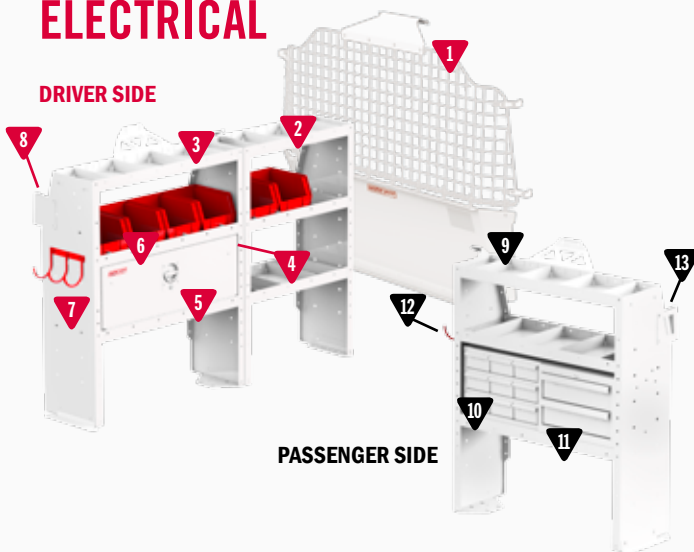

ELECTRICAL

600-8344 Electrical Package

MODEL	DESCRIPTION	QUANTITY
1	96112-3-01 Mesh Bulkhead - ProMaster City™	1
2	9352-3-03 Adjustable 3 Shelf Unit (28" x 44" x 13½")	1
3	9353-3-03 Adjustable 3 Shelf Unit (36" x 44" x 13½")	1
4	9603-3-01 Accessory Back Panel (for 36" Shelf Unit 14½" tall)	1
5	9503-3-01 Shelf Door (for 36" Shelf Unit)	1
6	9859-7-01 REDZONE Medium 6 Bin Set 13"	1
7	9893-7-01 REDZONE 3 Hook Cord or Tool Holder	1
8	975205-3-01 Driver Side Mounting Kit - ProMaster City™	1
9	9353-3-03 Adjustable 3 Shelf Unit (36" x 44" x 13½")	1
10	9909-3-02 Parts Cabinet 9 Bin (16" x 12" x 12")	1
11	9912-3-02 2 Drawer Cabinet (16" x 14" x 12")	1
12	9893-7-01 REDZONE 3 Hook Cord or Tool Holder	1
13	975206-3-01 Passenger Side Mounting Kit - ProMaster City™	1