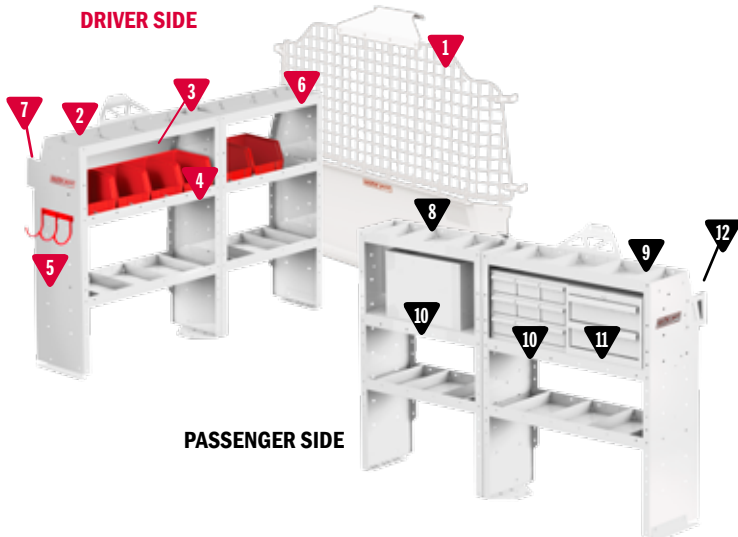

GENERAL SERVICE

DRIVER SIDE

PASSENGER SIDE

600-8341 General Service Package

MODEL	DESCRIPTION	QUANTITY
1	96112-3-01 Mesh Bulkhead - ProMaster City™	1
2	9353-3-03 Adjustable 3 Shelf Unit (36" x 44" x 13½")	1
3	9603-3-01 Accessory Back Panel (36" x 14½")	1
4	9859-7-01 REDZONE Medium 6 Bin Set (13")	1
5	9893-7-01 REDZONE 3 Hook Cord or Tool Holder	1
6	9352-3-03 Adjustable 3 Shelf Unit (28" x 44" x 13½")	1
7	975205-3-01 Mounting Kit - ProMaster City™ Driver Side	1
8	9352-3-03 Adjustable 3 Shelf Unit (28" x 44" x 13½")	1
9	9353-3-03 Adjustable 3 Shelf Unit (36" x 44" x 13½")	1
10	9909-3-02 Parts Cabinet 9 Bin Set (16" x 14" x 12")	2
11	9912-3-02 2 Drawer Cabinet (16" x 14" x 12")	1
12	975206-3-01 Mounting Kit - ProMaster City™ Passenger Side	1