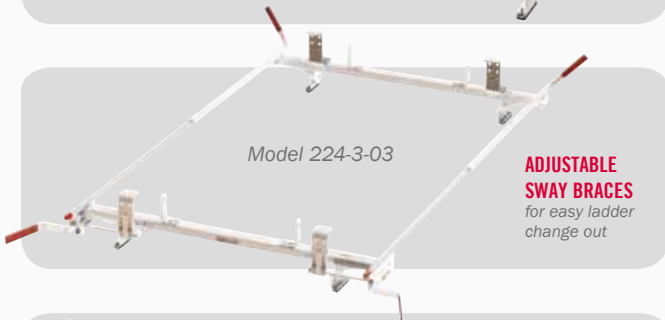

Aluminum All Purpose Racks for ProMaster® City

MODEL	DETAILS	WEIGHT
218-3-03	60" All Purpose Rack	31 lbs.
222-3-03	60" All Purpose Accessory Cross Member	17 lbs.

Model 224-3-03

ADJUSTABLE SWAY BRACES
for easy ladder change out