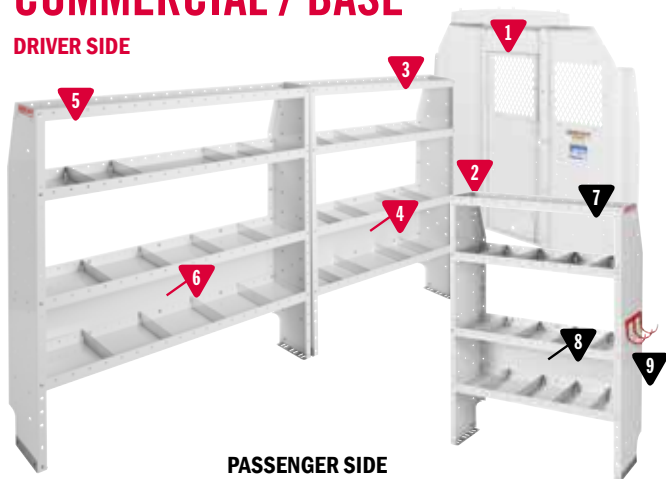

NEW!

ProMaster High Roof Mounting Kit

- Heavy gauge steel mounting plates distribute shelf load and provide secure mounting to van interior
- Mounts directly to reinforced weld nuts and cargo tie-downs or into existing holes (no drilling)
- Faster installation with reduced risk of damage to van during installation

MODEL	DESCRIPTION	WEIGHT
975203-3-01	Promaster 159" WB HR Mounting Kit	19 lbs.

COMMERCIAL / BASE

DRIVER SIDE

PASSENGER SIDE

600-8440L Commercial Shelving Package

MODEL	DESCRIPTION	QUANTITY
1	96142-3-01 Screen Bulkhead - ProMaster®	1
2	96901-3-01 Swing Door Conversion Kit	1
3	9375-3-03 Adjustable 4 Shelf Unit (52" x 60" x 13½")	1
4	9605-3-01 Accessory Back Panel (for 52" Shelf Unit 14½" tall)	1
5	9376-3-03 Adjustable 4 Shelf Unit (60" x 60" x 13½")	1
6	9606-3-01 Accessory Back Panel (for 60" Shelf Unit 14½" tall)	1
7	9375-3-03 Adjustable 4 Shelf Unit (52" x 60" x 13½")	1
8	9605-3-01 Accessory Back Panel (for 52" Shelf Unit 14½" tall)	1
9	9893-7-01 REDZONE 3 Hook Cord or Tool Holder	1
*10	975203-3-01 Van Shelf Mounting Kit - ProMaster 159" WB	1