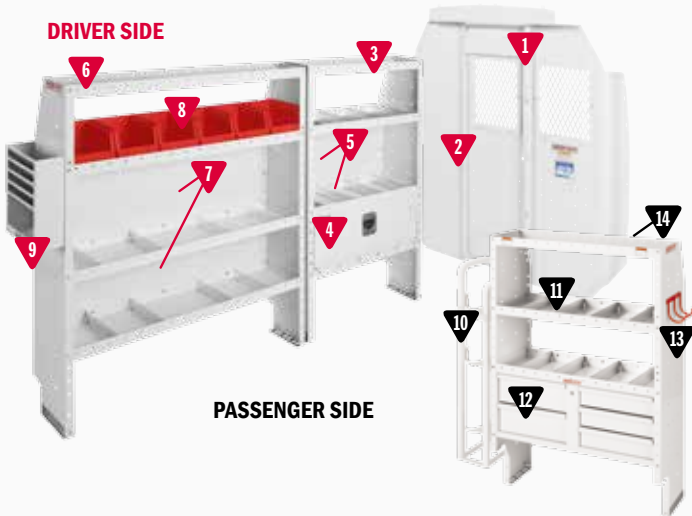

* Not Shown

CABLE / PLUMBING

DRIVER SIDE

PASSENGER SIDE

600-8442S Cable/Plumber Package

MODEL	DESCRIPTION	QUANTITY
1	96142-3-01 Screen Bulkhead - ProMaster®	1
2	96901-3-01 Swing Door Conversion Kit	1
3	9373-3-03 Adjustable 4 Shelf Unit (36" x 60" x 13½")	1
4	9603-3-01 Accessory Back Panel (for 36" Shelf Unit 14½" tall)	2
5	9374-3-03 Adjustable 4 Shelf Unit (42" x 60" x 13½")	1
6	9604-3-01 Accessory Back Panel (for 42" Shelf Unit 14½" tall)	2
7	9893-7-01 REDZONE 3 Hook Cord or Tool Holder	1
8	9391-3-03 Heavy Duty Shelf Unit (for Secure Storage Modules - 42" x 60" x 16")	1
9	9045-3-02 5 Drawer Secure Storage Module (42" x 17" x 16")	1
10	9604-3-01 Accessory Back Panel (for 42" Shelf Unit 14½" tall)	1
11	9893-7-01 REDZONE 3 Hook Cord or Tool Holder	1
12	9504-3-01 Shelf Door (for 42" Shelf Unit)	1
*13	975201-3-01 Van Shelf Mounting Kit - Promaster 118" WB	1

* Not Shown

HVAC / MECHANICAL

DRIVER SIDE

PASSENGER SIDE

600-8443S HVAC/Mechanical Package

MODEL	DESCRIPTION	QUANTITY
1	96142-3-01 Screen Bulkhead - ProMaster®	1
2	96901-3-01 Swing Door Conversion Kit	1
3	9373-3-03 Adjustable 4 Shelf Unit (36" x 60" x 13½")	1
4	9503-3-01 Shelf Door (for 36" Shelf Unit)	1
5	9603-3-01 Accessory Back Panel (for 36" Shelf Unit 14½" tall)	2
6	9374-3-03 Adjustable 4 Shelf Unit (42" x 60" x 13½")	1
7	9604-3-01 Accessory Back Panel (for 42" Shelf Unit 14½" tall)	2
8	9859-7-01 REDZONE Medium 6 Bin Set (13")	1
9	9880-3-01 Literature Holder 6 Compartment	1
10	9863-3-01 Refrigerant Tank Rack (2x 30#, 1x 50#)	1
11	9391-3-03 Heavy Duty Shelf Unit (for Secure Storage Modules - 42" x 60" x 16")	1
12	9045-3-02 5 Drawer Secure Storage Module (42" x 17" x 16")	1
13	9893-7-01 REDZONE 3 Hook Cord or Tool Holder	1
*14	975201-3-01 Van Shelf Mounting Kit - Promaster 118" WB	1