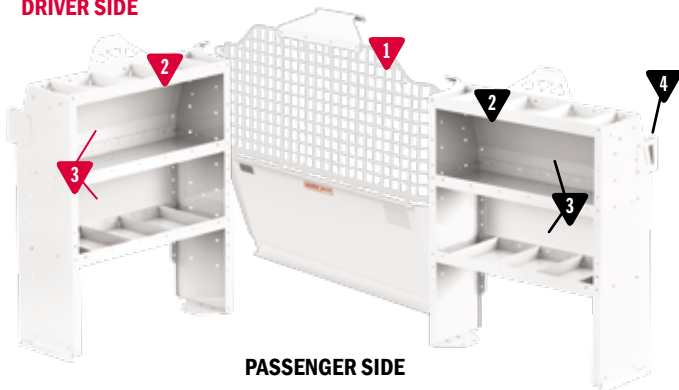

COMMERCIAL / BASE

DRIVER SIDE

PASSENGER SIDE

600-8340 Commercial Shelving Package

MODEL	DESCRIPTION	QUANTITY
1	96112-3-01 Mesh Bulkhead - ProMaster City™	1
2/2	9353-3-03 Adjustable 3 Shelf Unit (36" x 44" x 13½")	2
3/3	9603-3-01 Accessory Back Panel (36" x 14½")	4
4	9752-3-01 Rear Shelving Mounting Kit - ProMaster City™	1