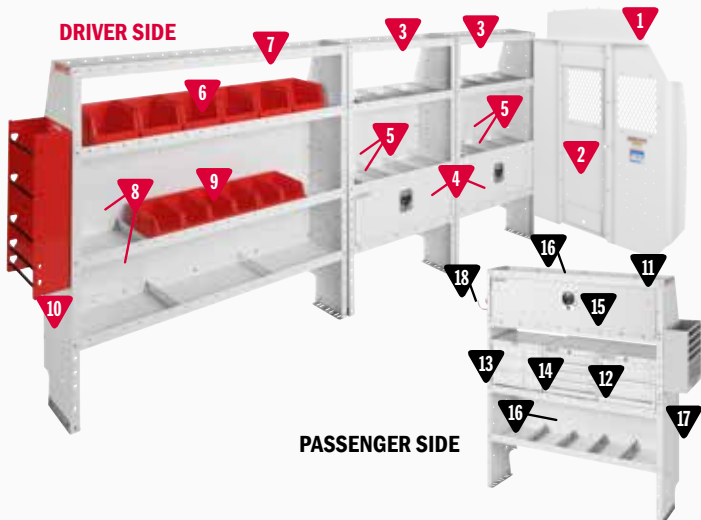

ELECTRICAL

600-8444X Electrical Package

MODEL	DESCRIPTION	QUANTITY
1	96142-3-01 Screen Bulkhead - ProMaster®	1
2	96901-3-01 Swing Door Conversion Kit	1
3	9373-3-03 Adjustable 4 Shelf Unit (36" x 60" x 13½")	2
4	9503-3-01 Shelf Door for 36" Shelf Unit	2
5	9603-3-01 Accessory Back Panel (for 36" Shelf Unit 14½" tall)	4
6	9859-7-01 REDZONE Medium 6 Bin Set 13"	1
7	9376-3-03 Adjustable 4 Shelf Unit (60" x 60" x 13½")	1
8	9606-3-01 Accessory Back Panel (for 60" Shelf Unit 14½" tall)	2
9	9858-7-01 REDZONE Small 6 Bin Set (13")	1
10	9882-7-01 REDZONE Wire Spool Holder End Mount	1
11	9375-3-03 Adjustable 4 Shelf Unit (52" x 13½" x 60")	1
12	9912-3-02 2 Drawer Cabinet (16" x 14" x 12")	1
13	9909-3-02 Parts Cabinet 9 Bin (16" x 12" x 12")	1
14	9914-3-02 4 Drawer Cabinet (16" x 14" x 12")	1
15	9505-3-01 Shelf Door (for 52" Shelf Unit)	1
16	9605-3-01 Accessory Back Panel (52" x 14½" high)	2
17	9880-3-01 Literature Holder 6 Compartment	1
18	9893-7-01 REDZONE 3 Hook Cord or Tool Holder	1
*19	975204-3-01 Van Shelf Mounting Kit - ProMaster 159" EXT WB	1

* Not Shown