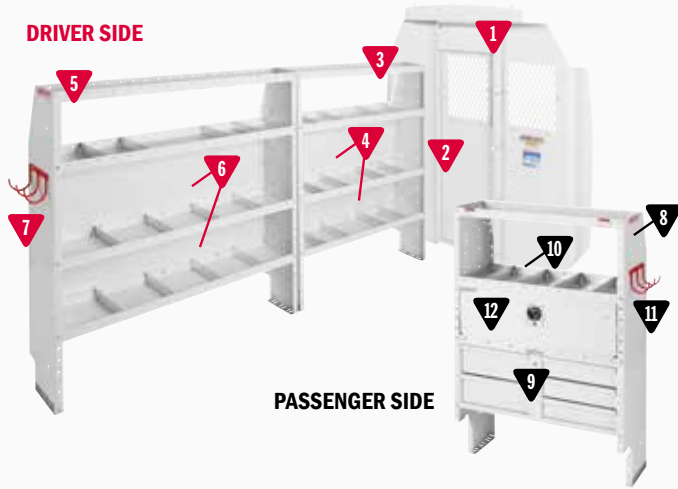

CABLE / PLUMBING

600-8442R Cable/Plumber Package

MODEL	DESCRIPTION	QUANTITY
1	96142-3-01 Screen Bulkhead - ProMaster®	1
2	96901-3-01 Swing Door Conversion Kit	1
3	9374-3-03 Adjustable 4 Shelf Unit (42" x 60" x 13½")	1
4	9604-3-01 Accessory Back Panel (for 42" Shelf Unit 14½" tall)	2
5	9375-3-03 Adjustable 4 Shelf Unit (52" x 60" x 13½")	1
6	9605-3-01 Accessory Back Panel (for 52" Shelf Unit 14½" tall)	2
7	9893-7-01 REDZONE 3 Hook Cord or Tool Holder	1
8	9391-3-03 Heavy Duty Shelf Unit (for Secure Storage Modules - 42" x 60" x 16")	1
9	9045-3-02 5 Drawer Secure Storage Module (42" x 17" x 16")	1
10	9604-3-01 Accessory Back Panel (for 42" Shelf Unit 14½" tall)	1
11	9893-7-01 REDZONE 3 Hook Cord or Tool Holder	1
12	9504-3-01 Shelf Door (for 42" Shelf Unit)	1
*13	975202-3-01 Van Shelf Mounting Kit - ProMaster 136" WB	1

* Not Shown