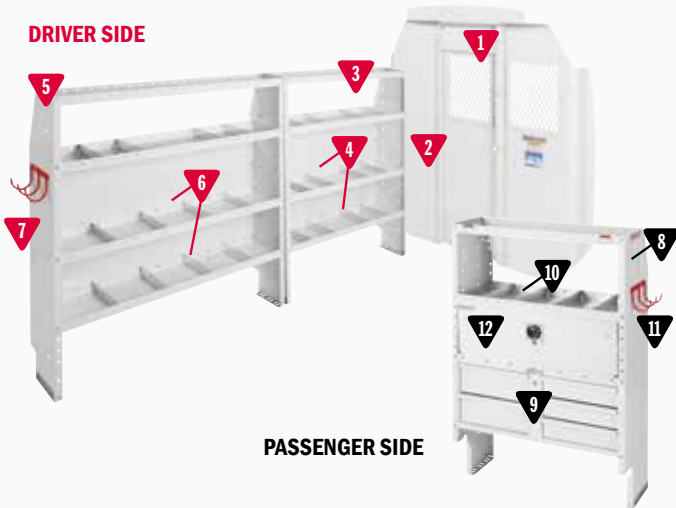

CABLE / PLUMBING

DRIVER SIDE

PASSENGER SIDE

600-8442L Cable/Plumber Package

MODEL	DESCRIPTION	QUANTITY
1	96142-3-01 Screen Bulkhead - ProMaster®	1
2	96901-3-01 Swing Door Conversion Kit	1
3	9375-3-03 Adjustable 4 Shelf Unit (52" x 60" x 13½")	1
4	9605-3-01 Accessory Back Panel (for 52" Shelf Unit 14½" tall)	2
5	9376-3-03 Adjustable 4 Shelf Unit (60" x 60" x 13½")	1
6	9606-3-01 Accessory Back Panel (for 60" Shelf Unit 14½" tall)	2
7	9893-7-01 REDZONE 3 Hook Cord or Tool Holder	1
8	9391-3-03 Heavy Duty Shelf Unit (for Secure Storage Modules - 42" x 60" x 16")	1
9	9045-3-02 5 Drawer Secure Storage Module (42" x 17" x 16")	1
10	9604-3-01 Accessory Back Panel (for 42" Shelf Unit 14½" tall)	1
11	9893-7-01 REDZONE 3 Hook Cord or Tool Holder	1
12	9504-3-01 Shelf Door (for 42" Shelf Unit)	1
*13	975203-3-01 Van Shelf Mounting Kit - ProMaster 159" WB	1

* Not Shown