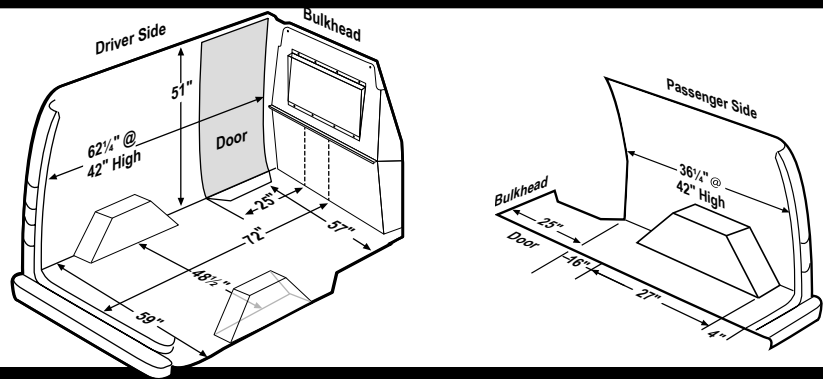

RAM PROMASTER CITY™

The dimensions show in this guide refer to model year 2019 and earlier RAM ProMaster City vans. Always measure your van carefully to make sure that the equipment you choose will fit properly. Verify the location of the gas tank, brake lines, wiring harness, etc. before installing any equipment. Shelving Mounting Kits are recommended. Do not exceed the van manufacturer's roof load rating.