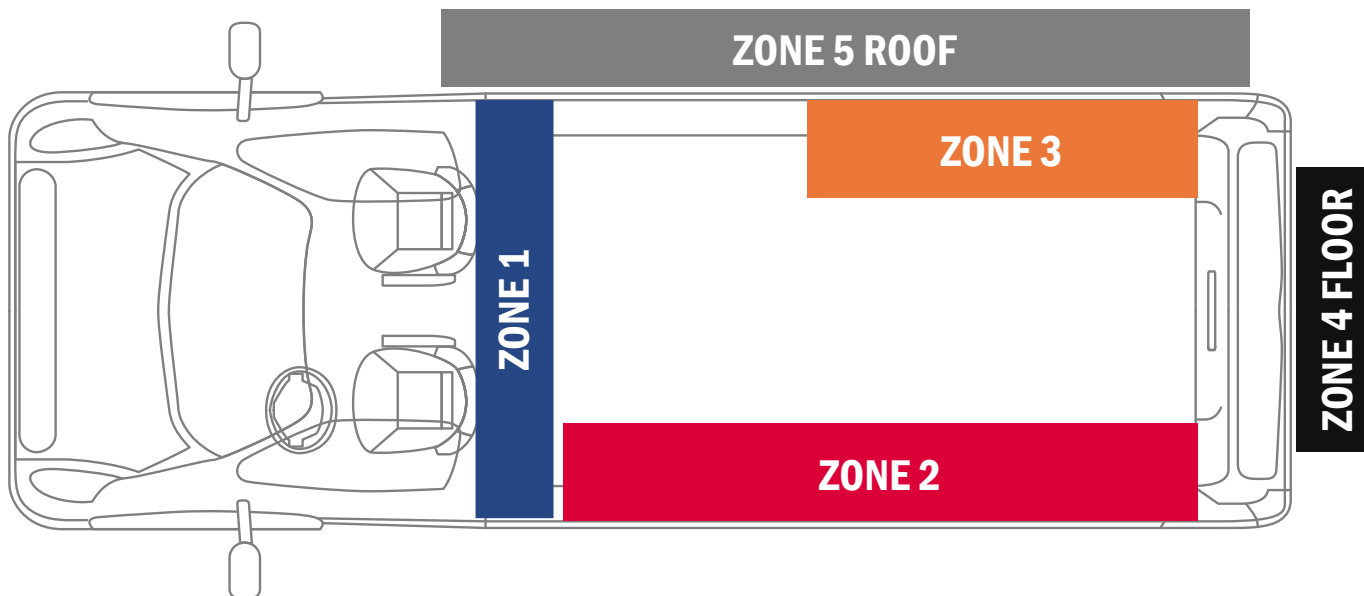

The PRO PACKAGES for RAM ProMaster and ProMaster City vans on the next few pages can be used as a complete upfit package or a starting point for a custom upfit. Van layout dimensions are on the back cover if you're looking for something more custom or just need some detailed information about your van's interior. If you need more help, your local WEATHER GUARD® Truck and Van Equipment distributor is a great resource for all your upfitting questions.