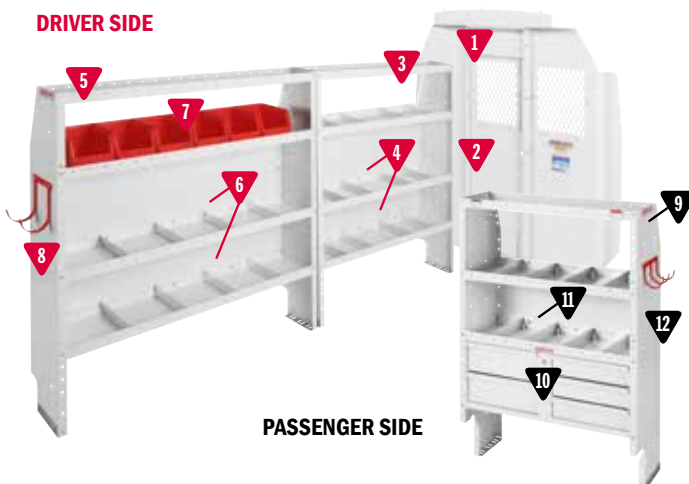

GENERAL SERVICE / CONTRACTOR

DRIVER SIDE

PASSENGER SIDE

600-8441L General Service/Contractor Package

MODEL	DESCRIPTION	QUANTITY
1	96142-3-01 Screen Bulkhead - ProMaster®	1
2	96901-3-01 Swing Door Conversion Kit	1
3	9375-3-03 Adjustable 4 Shelf Unit (52" x 60" x 13½")	1
4	9605-3-01 Accessory Back Panel (for 52" Shelf Unit 14½" tall)	2
5	9376-3-03 Adjustable 4 Shelf Unit (60" x 60" x 13½")	1
6	9606-3-01 Accessory Back Panel (for 60" Shelf Unit 14½" tall)	2
7	9859-7-01 REDZONE Medium 6 Bin Set (13")	1
8	9892-7-01 REDZONE 2 Hook Holder (5" diameter)	1
9	9391-3-03 Heavy Duty Shelf Unit (for Secure Storage Modules - 42" x 60" x 16")	1
10	9045-3-02 5 Drawer Secure Storage Module (42" x 17" x 16")	1
11	9604-3-01 Accessory Back Panel (for 42" Shelf Unit 14½" tall)	1
12	9893-7-01 REDZONE 3 Hook Cord or Tool Holder	1
*13	975203-3-01 Van Shelf Mounting Kit - ProMaster 159" WB	1

* Not Shown