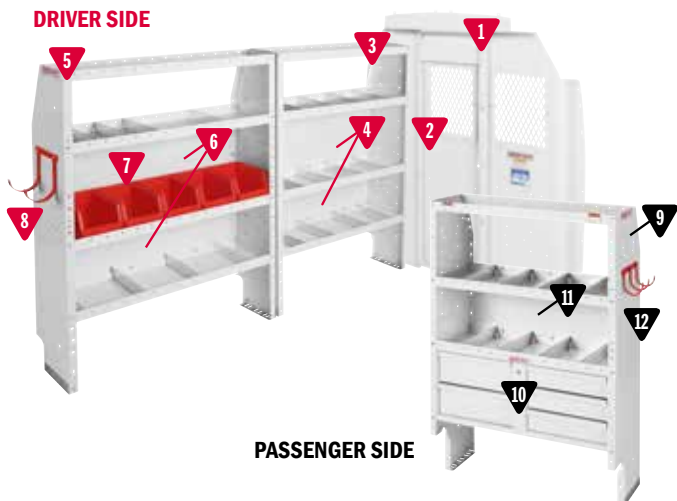

NEW!

ProMaster Low Roof Mounting Kit

- Heavy gauge steel mounting plates distribute shelf load and provide secure mounting to van interior
- Mounts directly to reinforced weld nuts and cargo tie-downs or into existing holes (no drilling)
- Faster installation with reduced risk of damage to van during installation

MODEL	DESCRIPTION	WEIGHT
975201-3-01	RAM Promaster 118" WB LR Mounting Kit	18 lbs.

COMMERCIAL / BASE

DRIVER SIDE

PASSENGER SIDE

600-8440S Commercial Shelving Package

MODEL	DESCRIPTION	QUANTITY
1	96142-3-01 Screen Bulkhead - ProMaster®	1
2	96901-3-01 Swing Door Conversion Kit	1
3	9373-3-03 Adjustable 4 Shelf Unit (36" x 13½" x 60")	1
4	9603-3-01 Accessory Back Panel (for 36" Shelf Unit 14½" tall)	1
5	9374-3-03 Adjustable 4 Shelf Unit (42" x 60" x 13½")	1
6	9604-3-01 Accessory Back Panel (for 42" Shelf Unit 14½" tall)	1
7	9374-3-03 Adjustable 4 Shelf Unit (42" x 60" x 13½")	1
8	9604-3-01 Accessory Back Panel (for 42" Shelf Unit 14½" tall)	1
9	9893-7-01 REDZONE 3 Hook Cord or Tool Holder	1
*10	975201-3-01 Van Shelf Mounting Kit - Promaster 118" WB	1

* Not Shown

GENERAL SERVICE / CONTRACTOR

DRIVER SIDE

PASSENGER SIDE

600-8441S General Service/Contractor Package

MODEL	DESCRIPTION	QUANTITY
1	96142-3-01 Screen Bulkhead - ProMaster®	1
2	96901-3-01 Swing Door Conversion Kit	1
3	9373-3-03 Adjustable 4 Shelf Unit (36" x 60" x 13½")	1
4	9603-3-01 Accessory Back Panel (for 36" Shelf Unit 14½" tall)	2
5	9374-3-03 Adjustable 4 Shelf Unit (42" x 60" x 13½")	1
6	9604-3-01 Accessory Back Panel (for 42" Shelf Unit 14½" tall)	2
7	9859-7-01 REDZONE Medium 6 Bin Set (13")	1
8	9892-7-01 REDZONE 2 Hook Holder (5" diameter)	1
9	9391-3-03 Heavy Duty Shelf Unit (for Secure Storage Modules - 42" x 60" x 16")	1
10	9045-3-02 5 Drawer Secure Storage Module (42" x 17" x 16")	1
11	9604-3-01 Accessory Back Panel (for 42" Shelf Unit 14½" tall)	1
12	9893-7-01 REDZONE 3 Hook Cord or Tool Holder	1
*13	975201-3-01 Van Shelf Mounting Kit - Promaster 118" WB	1