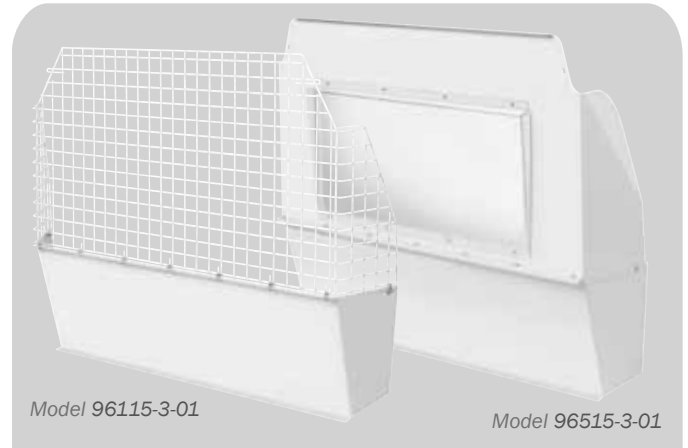

BULKHEADS

WEATHER GUARD® Van Bulkheads separate the driver compartment from the cargo area for maximum protection against shifting loads. Polycarbonate windows reduce noise and provide visibility through the bulkhead. The angled design cuts glare to improve visibility and safety. Bulkhead accessories are available to make the most of organization space in your van. Deep offset bulkheads provide superior comfort in the cab area allowing full seat travel.