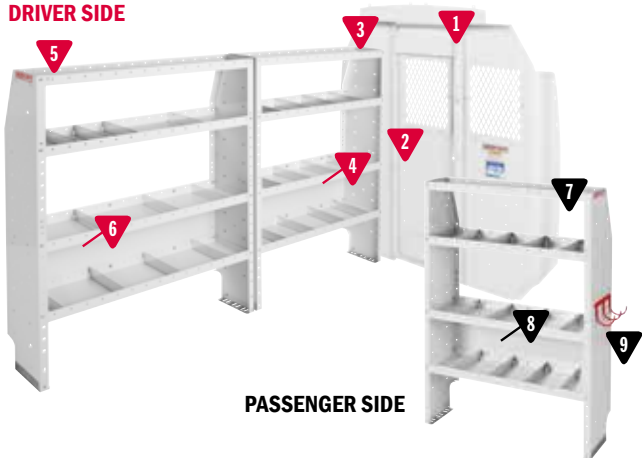

NEW!

ProMaster Low Roof Mounting Kit

- Heavy gauge steel mounting plates distribute shelf load and provide secure mounting to van interior
- Mounts directly to reinforced weld nuts and cargo tie-downs or into existing holes (no drilling)
- Faster installation with reduced risk of damage to van during installation

MODEL	DESCRIPTION	WEIGHT
975201-3-01	RAM Promaster 118" WB LR Mounting Kit	18 lbs.

COMMERCIAL / BASE

DRIVER SIDE

PASSENGER SIDE

600-8440S Commercial Shelving Package

MODEL	DESCRIPTION	QUANTITY
1	96142-3-01 Screen Bulkhead - ProMaster®	1
2	96901-3-01 Swing Door Conversion Kit	1
3	9373-3-03 Adjustable 4 Shelf Unit (36" x 13½" x 60")	1
4	9603-3-01 Accessory Back Panel (for 36" Shelf Unit 14½" tall)	1
5	9374-3-03 Adjustable 4 Shelf Unit (42" x 60" x 13½")	1
6	9604-3-01 Accessory Back Panel (for 42" Shelf Unit 14½" tall)	1
7	9374-3-03 Adjustable 4 Shelf Unit (42" x 60" x 13½")	1
8	9604-3-01 Accessory Back Panel (for 42" Shelf Unit 14½" tall)	1
9	9893-7-01 REDZONE 3 Hook Cord or Tool Holder	1
*10	975201-3-01 Van Shelf Mounting Kit - Promaster 118" WB	1