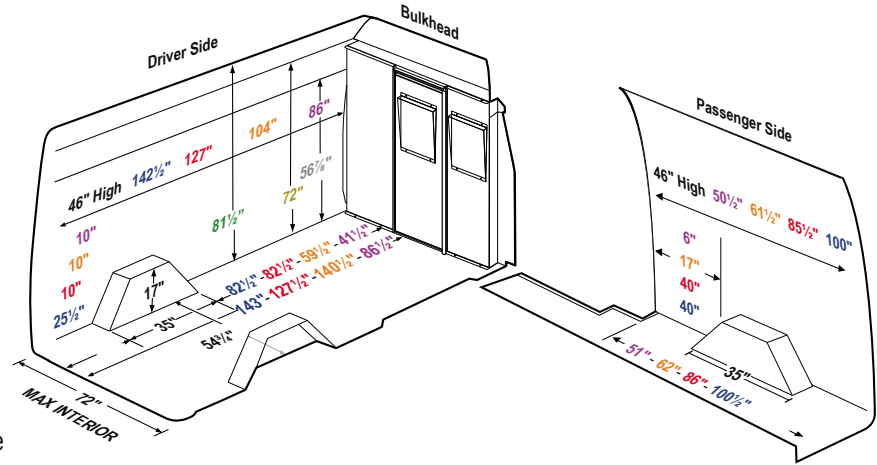

RAM PROMASTER®

The dimensions show in this guide refer to model year 2019 and earlier RAM Promaster vans. Always measure your van carefully to make sure that the equipment you choose will fit properly. Verify the location of the gas tank, brake lines, wiring harness, etc. before installing any equipment. Shelving Mounting Kits are recommended. Do not exceed the van manufacturer's roof load rating.

- Low Roof
- High Roof
- 118" Wheel Base
- 138" Wheel Base
- 159" Wheel Base
- 159" Extended Wheel Base