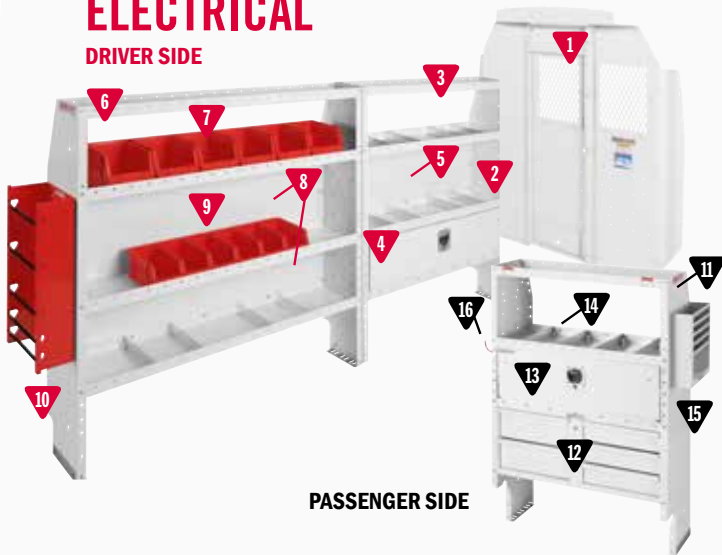

ELECTRICAL

DRIVER SIDE

PASSENGER SIDE

600-8444L Electrical Package

MODEL	DESCRIPTION	QUANTITY
1	96142-3-01 Screen Bulkhead - ProMaster®	1
2	96901-3-01 Swing Door Conversion Kit	1
3	9375-3-03 Adjustable 4 Shelf Unit (52" x 60" x 13½")	1
4	9505-3-01 Shelf Door (for 52" Shelf Unit)	1
5	9605-3-01 Accessory Back Panel (for 52" Shelf Unit 14½" tall)	2
6	9376-3-03 Adjustable 4 Shelf Unit (60" x 60" x 13½")	1
7	9859-7-01 REDZONE Medium 6 Bin Set (13")	1
8	9606-3-01 Accessory Back Panel (for 60" Shelf Unit 14½" tall)	2
9	9858-7-01 REDZONE Small 6 Bin Set (13")	1
10	9882-7-01 REDZONE Wire Spool Holder End Mount	1
11	9391-3-03 Heavy Duty Shelf Unit (for Secure Storage Modules - 42" x 60" x 16")	1
12	9045-3-02 5 Drawer Secure Storage Module (42" x 17" x 16")	1
13	9504-3-01 Shelf Door (for 42" Shelf Unit)	1
14	9604-3-01 Accessory Back Panel (for 42" Shelf Unit 14½" tall)	1
15	9880-3-01 Literature Holder 6 Compartment	1
16	9893-7-01 REDZONE 3 Hook Cord or Tool Holder	1
*17	975203-3-01 Van Shelf Mounting Kit - ProMaster 159" WB	1

* Not Shown