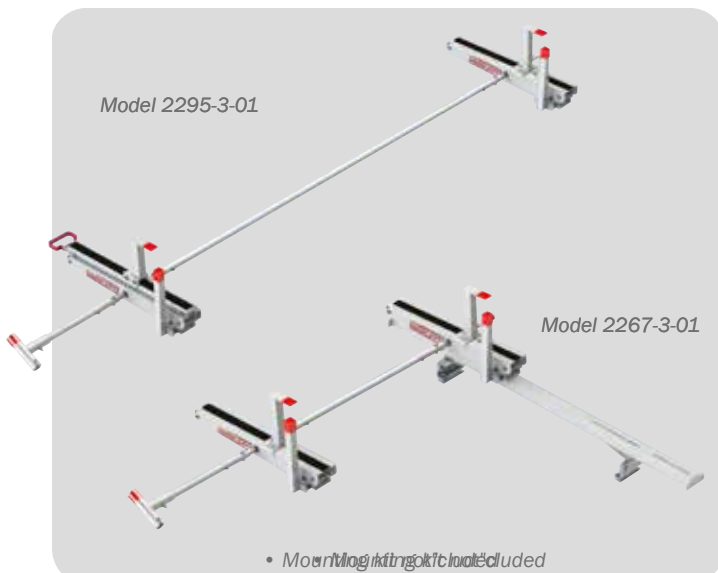

KITS AND ACCESSORIES

Model 2295-3-01

Model 2267-3-01

• Mounting kit not included

Dual Drop-Down Ladder Rack Accessories

MODEL	DETAILS	WEIGHT
2295-3-01	Extended Drop-Down Long Ladder Kit - Mid-Roof/High-Roof <i>(Cross Members not included)</i> Installs to 2291-3-01	48 lbs.
2297-3-01	Extended Drop-Down Short Ladder Kit - Mid-Roof/High-Roof <i>(Includes one 70" Cross Member which can be set at 42" center to center)</i> Installs to 2291-3-01	55 lbs.
2275-3-01	Fixed Drop-Down Long Ladder Kit - Full Size <i>(Cross Members not included)</i>	51 lbs.
2277-3-01	Fixed Drop-Down Short Ladder Kit - Full Size <i>(Includes one 70" Cross Member which can be set at 42" center to center)</i> Installs to 2271-3-01	57 lbs.
2265-3-01	Fixed Drop-Down Long Ladder Kit - Compact <i>(Cross Members not included)</i>	58 lbs.
2267-3-01	Fixed Drop-Down Short Ladder Kit - Compact <i>(Includes one 60" Cross Member which can be set at 42" center to center)</i> Installs to 2261-3-01	61 lbs.
NEW! 2254D-3-01	Quick Clamp Add-on Kit - Driver Side	6 lbs.
NEW! 2254P-3-01	Quick Clamp Add-on Kit - Passenger Side	6 lbs.
2060-3-01	Accessory Cross Member - Compact (60" wide)	6 lbs.
2070-3-01	Accessory Cross Member - Full Size (70" wide)	6 lbs.