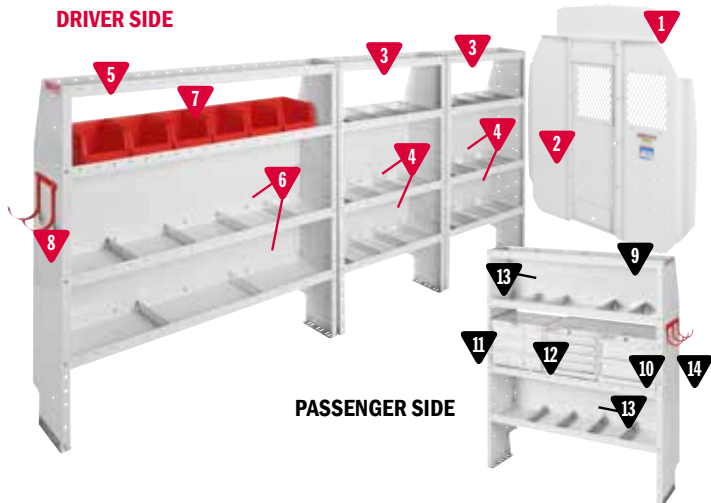

GENERAL SERVICE / CONTRACTOR

DRIVER SIDE

PASSENGER SIDE

600-8441X General Service/Contractor Package

MODEL	DESCRIPTION	QUANTITY
1	96142-3-01 Screen Bulkhead - ProMaster®	1
2	96901-3-01 Swing Door Conversion Kit	1
3	9373-3-03 Adjustable 4 Shelf Unit (36" x 60" x 13½")	2
4	9603-3-01 Accessory Back Panel (for 36" Shelf Unit 14½" tall)	4
5	9376-3-03 Adjustable 4 Shelf Unit (60" x 60" x 13½")	1
6	9606-3-01 Accessory Back Panel (for 60" Shelf Unit 14½" tall)	2
7	9859-7-01 REDZONE Medium 6 Bin Set (13")	1
8	9892-7-01 REDZONE 2 Hook Holder (5" diameter)	1
9	9375-3-03 Adjustable 4 Shelf Unit (52" x 60" x 13½")	1
10	9912-3-02 2 Drawer Cabinet (16" x 14" x 12")	1
11	9909-3-02 Parts Cabinet 9 Bin (16" x 12" x 12")	1
12	9914-3-02 4 Drawer Cabinet (16" x 14" x 12")	1
13	9605-3-01 Accessory Back Panel (for 52" Shelf Unit 14½" tall)	2
14	9893-7-01 REDZONE 3 Hook Cord or Tool Holder	1
*15	975204-3-01 Van Shelf Mounting Kit - ProMaster 159" EXT WB	1

* Not Shown