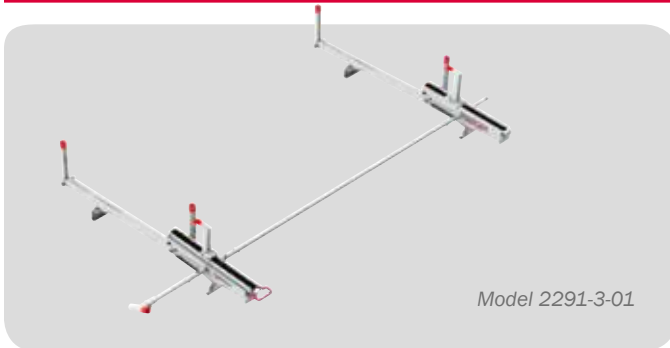

STEP 2 SELECT A DROP-DOWN LADDER RACK ASSEMBLY *(Single-Side Only with Crossmembers)*

Model 2291-3-01

Drop-Down Ladder Rack Assemblies

Drop-down can mount on driver or passenger side. Rack fits 16' to 40' Extension, 5' to 10' Step and 3' to 8' Podium, evenly distributed on ladder rack. Carry ladders appropriate to the size of the vehicle.

MODEL	DETAILS	WEIGHT
2291-3-01	Extended Drop-Down - Mid-Roof or High-Roof <i>(Includes two 70" Cross Members which can be set at 96" or 77" center to center)</i>	77 lbs.
2261-3-01	Fixed Drop-Down - Compact <i>(Includes two 60" Cross Members which can be set at 77" center to center)</i>	83 lbs.

Always properly secure ladders to the ladder rack while driving. Transporting ladders longer than the vehicle is not recommended.