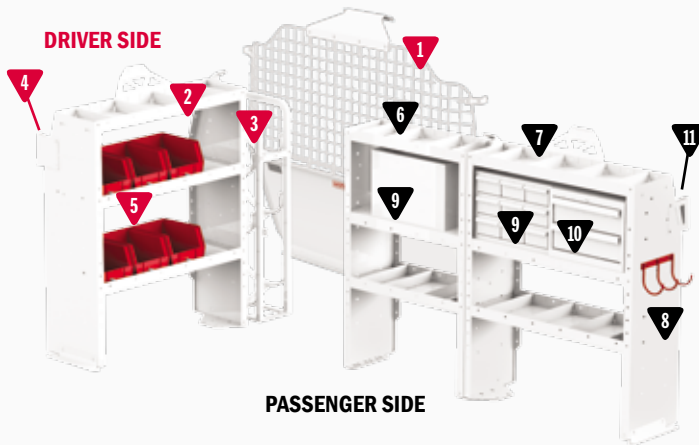

HVAC / MECHANICAL

600-8343 HVAC/Mechanical Package

MODEL	DESCRIPTION	QUANTITY
1	96112-3-01 Mesh Bulkhead - ProMaster City™	1
2	9353-3-03 Adjustable 3 Shelf Unit (36" x 36" x 13½")	1
3	9863-3-01 Refrigerant Tank Rack (1 x 50 lbs., 2 x 30lbs.)	1
4	975205-3-01 Driver Side Mounting Kit - ProMaster City™	1
5	9859-7-01 REDZONE Medium 6 Bin Set (7" x 8" x 12")	1
6	9352-3-03 Adjustable 3 Shelf Unit (28" x 44" x 13½")	1
7	9353-3-03 Adjustable 3 Shelf Unit (36" x 44" x 13½")	1
8	9893-7-01 REDZONE 3 Hook Cord or Tool Holder	1
9	9909-3-02 Parts Cabinet 9 Bin (16" x 12" x 12")	2
10	9912-3-02 2 Drawer Cabinet (16" x 14" x 12")	1
11	975206-3-01 Passenger Side Mounting Kit - ProMaster City™	1