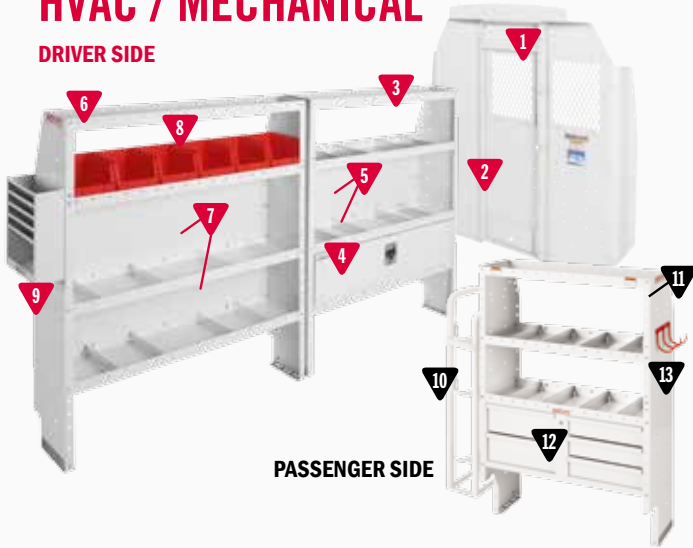

HVAC / MECHANICAL

DRIVER SIDE

PASSENGER SIDE

600-8443L HVAC/Mechanical Package

MODEL	DESCRIPTION	QUANTITY
1	96142-3-01 Screen Bulkhead - ProMaster®	1
2	96901-3-01 Swing Door Conversion Kit	1
3	9375-3-03 Adjustable 4 Shelf Unit (52" x 60" x 13½")	1
4	9505-3-01 Shelf Door (for 52" Shelf Unit)	1
5	9605-3-01 Accessory Back Panel (for 52" Shelf Unit 14½" tall)	2
6	9376-3-03 Adjustable 4 Shelf Unit (60" x 60" x 13½")	1
7	9606-3-01 Accessory Back Panel (for 60" Shelf Unit 14½" tall)	2
8	9859-7-01 REDZONE Medium 6 Bin Set (13")	1
9	9880-3-01 Literature Holder 6 Compartment	1
10	9863-3-01 Refrigerant Tank Rack (2x 30#, 1x 50#)	1
11	9391-3-03 Heavy Duty Shelf Unit (for Secure Storage Modules - 42" x 60" x 16")	1
12	9045-3-02 5 Drawer Secure Storage Module (42" x 17" x 16")	1
13	9893-7-01 REDZONE 3 Hook Cord or Tool Holder	1
*14	975203-3-01 Van Shelf Mounting Kit - ProMaster 159" WB	1

* Not Shown