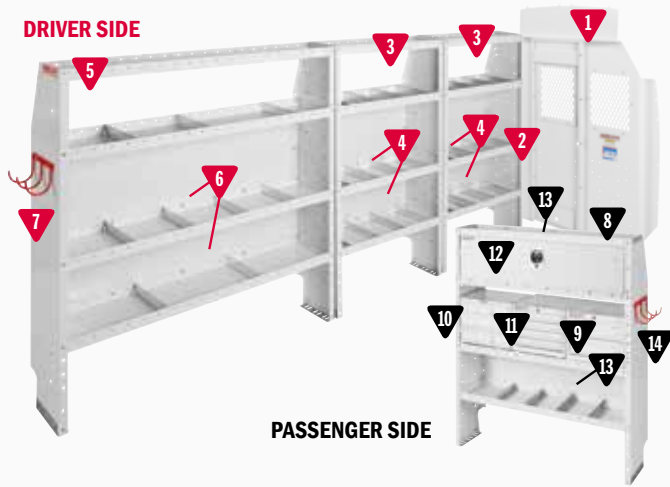

CABLE / PLUMBING

600-8442X Cable/Plumber Package

MODEL	DESCRIPTION	QUANTITY
1	96142-3-01 Screen Bulkhead - ProMaster®	1
2	96901-3-01 Swing Door Conversion Kit	1
3	9373-3-03 Adjustable 4 Shelf Unit (36" x 60" x 13½")	2
4	9603-3-01 Accessory Back Panel (for 36" Shelf Unit 14½" tall)	4
5	9376-3-03 Adjustable 4 Shelf Unit (60" x 60" x 13½")	1
6	9606-3-01 Accessory Back Panel (for 60" Shelf Unit 14½" tall)	2
7	9893-7-01 REDZONE 3 Hook Cord or Tool Holder	1
8	9375-3-03 Adjustable 4 Shelf Unit (52" x 60" x 13½")	1
9	9912-3-02 2 Drawer Cabinet (16" x 14" x 12")	1
10	9909-3-02 Parts Cabinet 9 Bin (16" x 12" x 12")	1
11	9914-3-02 4 Drawer Cabinet (16" x 14" x 12")	1
12	9505-3-01 Shelf Door (for 52" Shelf Unit)	1
13	9605-3-01 Accessory Back Panel (for 52" Shelf Unit 14½" tall)	2
14	9893-7-01 REDZONE 3 Hook Cord or Tool Holder	1
*15	975204-3-01 Van Shelf Mounting Kit - ProMaster 159" EXT WB	1

* Not Shown