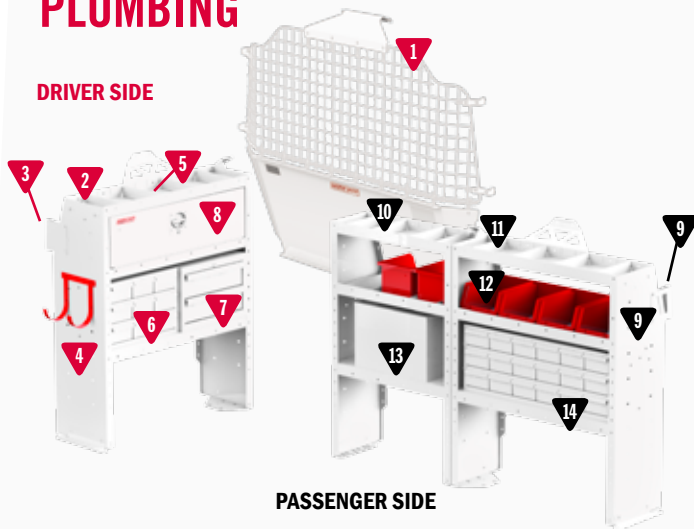

PLUMBING

600-8342 Plumbing Package

MODEL	DESCRIPTION	QUANTITY
1	96112-3-01 Mesh Bulkhead - ProMaster City™	1
2	9353-3-03 Adjustable 3 Shelf Unit (36" x 36" x 13½")	1
3	975205-3-01 Driver Side Mounting Kit - ProMaster City™	1
4	9892-7-01 REDZONE 2 Hook Holder (5" diameter)	1
5	9603-3-01 Accessory Back Panel (for 36" Shelf Unit 14½" tall)	1
6	9909-3-02 Parts Cabinet 9 Bin (16" x 12" x 12")	1
7	9912-3-02 2 Drawer Cabinet (16" x 14" x 12")	1
8	9503-3-01 Shelf Door (for 36" Shelf Unit)	1
9	975206-3-01 Passenger Side Mounting Kit - ProMaster City™	1
10	9352-3-03 Adjustable 3 Shelf Unit (28" x 44" x 13½")	1
11	9353-3-03 Adjustable 3 Shelf Unit (36" x 44" x 13½")	1
12	9859-7-01 REDZONE Medium 6 Bin Set (13")	1
13	9909-3-02 Parts Cabinet 9 Bin (16" x 12" x 12")	1
14	9918-3-02 Parts Cabinet 18 Bin (32" x 12" x 12")	1