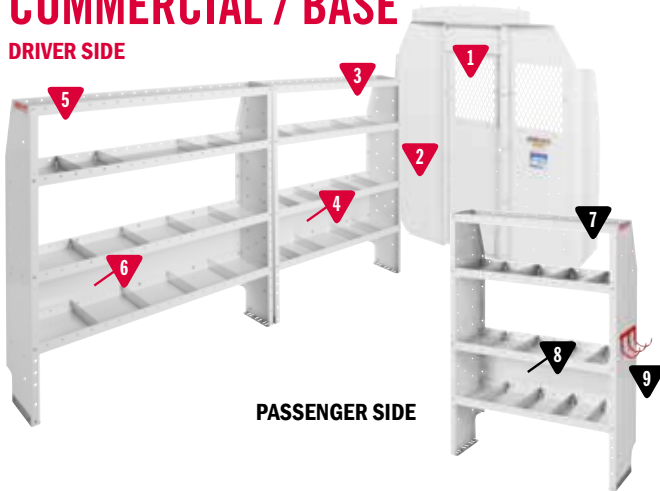

NEW!

ProMaster Low/High Roof Mounting Kit

- Heavy gauge steel mounting plates distribute shelf load and provide secure mounting to van interior
- Mounts directly to reinforced weld nuts and cargo tie-downs or into existing holes (no drilling)
- Faster installation with reduced risk of damage to van during installation

MODEL	DESCRIPTION	WEIGHT
975202-3-01	Promaster 136" WB LR, HR Mounting Kit	17 lbs.

COMMERCIAL / BASE

DRIVER SIDE

PASSENGER SIDE

600-8440R Commercial Shelving Package

MODEL	DESCRIPTION	QUANTITY
1	96142-3-01 Screen Bulkhead - ProMaster®	1
2	96901-3-01 Swing Door Conversion Kit	1
3	9374-3-03 Adjustable 4 Shelf Unit (42" x 60" x 13½")	1
4	9604-3-01 Accessory Back Panel (for 42" shelf unit 14½" tall)	1
5	9375-3-03 Adjustable 4 Shelf Unit (52" x 60" x 13½")	1
6	9605-3-01 Accessory Back Panel (or 52" shelf unit 14½" tall)	1
7	9375-3-03 Adjustable 4 Shelf Unit (52" x 60" x 13½")	1
8	9605-3-01 Accessory Back Panel (for 52" shelf unit 14½" tall)	1
9	9893-7-01 REDZONE 3 Hook Cord or Tool Holder	1
*10	975202-3-01 Van Shelf Mounting Kit - ProMaster 136" WB	1