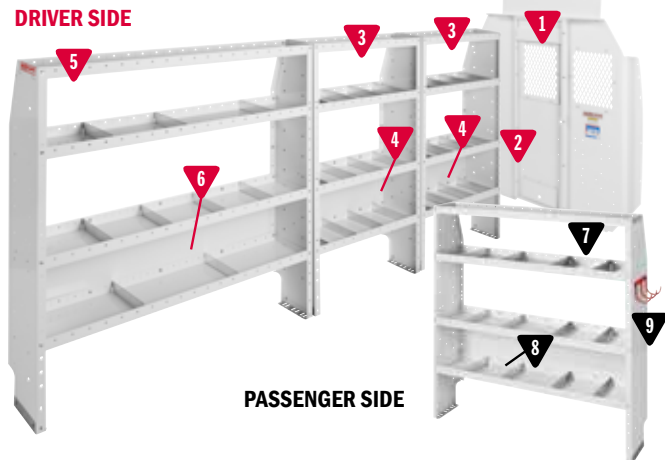

COMMERCIAL / BASE

DRIVER SIDE

PASSENGER SIDE

600-8440X Commercial Shelving Package

MODEL	DESCRIPTION	QUANTITY
1	96142-3-01 Screen Bulkhead - ProMaster®	1
2	96901-3-01 Swing Door Conversion Kit	1
3	9373-3-03 Adjustable 4 Shelf Unit (36" x 60" x 13½")	2
4	9603-3-01 Accessory Back Panel (for 36" Shelf Unit 14½" tall)	2
5	9376-3-03 Adjustable 4 Shelf Unit (60" x 60" x 13½")	1
6	9606-3-01 Accessory Back Panel (for 60" Shelf Unit 14½" tall)	1
7	9376-3-03 Adjustable 4 Shelf Unit (60" x 60" x 13½")	1
8	9606-3-01 Accessory Back Panel (for 60" Shelf Unit 14½" tall)	1
9	9893-7-01 REDZONE 3 Hook Cord or Tool Holder	1
*10	975204-3-01 Van Shelf Mounting Kit - ProMaster 159" EXT WB	1

* Not Shown