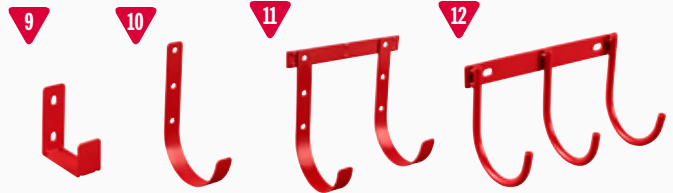

CUSTOMIZED ORGANIZATION
for supplies and tools

HEAVY DUTY 18 GAUGE STEEL CONSTRUCTION
makes for tough, long lasting accessories

POWDER COAT FINISH
provides durability

EASY TO INSTALL
to shelf end panels, bulkheads, and door

HOOKS AND BRACKETS

REDZONE Accessories

	MODEL	DESCRIPTION	HEIGHT	WIDTH	DEPTH	WEIGHT
1	9874-7-01	Can Organizer	9.8"	12"	4"	3 lbs.
2	9879-7-01	Tool Organizer	5½"	15"	4"	3 lbs.
3	9881-7-01	Caulk Tube Tray	7½"	13½"	7½"	4¼ lbs.
4	9882-7-01	Wire Spool Holder End Mount	26"	14"	6"	12 lbs.
5	9883-7-01	Large Parts Bin	11"	13"	7"	10 lbs.
6	9884-7-01	Medium Parts Bin	6½"	13"	7"	8 lbs.
7	9885-7-01	5 Gallon Bucket Holder	6¼"	11¼"	11¼"	8 lbs.
8	9886-7-01	30# Refrigerant Tank Holder	10¾"	9¾"	9¾"	9 lbs.
9	9887-7-01	Ladder Holder	4"	1½"	3½"	¼ lb.
10	9891-7-01	Large Hook (5" diameter)	8"	1¼"	5"	½ lb.
11	9892-7-01	2 Hook Holder (5" diameter)	8"	9"	5"	½ lb.
12	9893-7-01	3 Hook Cord or Tool Holder	5¼"	9"	4½"	½ lb.