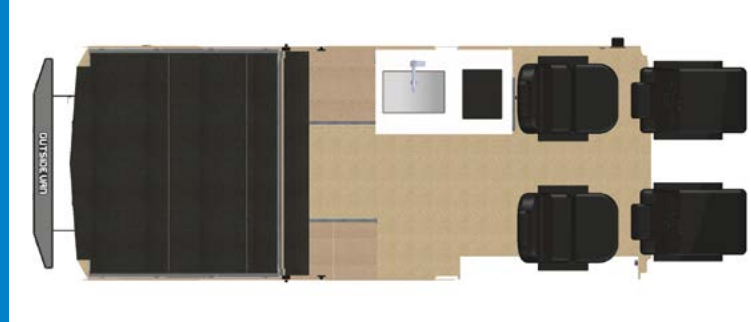

HOLMES

~~\$287,130~~ \$277,130

2022 MERCEDES-BENZ SPRINTER

BODY: 170

ROOF: High

DRIVE: 4WD Diesel

COLOR: Pebble Grey

MILEAGE: 0

VIN: W1W4ECVY3NT098311

[>CLICK HERE FOR MORE INFO<](#)

FEATURES

INTERIOR

- Full interior package — 3M Thinsulate insulation, sound deadening applied to full interior for noise reduction, marine grade 3/4" plywood floor w/ marine grade vinyl, walls and ceiling made of mahogany luan plywood, closed cell acoustic foam, and Sileather and interweave fabric, flush mount LED overhead lighting.
- Power System — 640Ah Lithium System
- 2000W Magnum Inverter
- Rixen Hydronic Diesel Heating System — Cabin air and water heater
- Air Conditioner — Painted to match van
- 23 Gallon Freshwater Tank
- Rear Exterior Shower
- (2) Removable Captains Chairs
- Removable Upper 3-Panel Bed w/ Accordion Folding Mattress — Hinges to create a couch
- Removable Lower 3-Panel Bed
- Galley Kitchen w/ Refrigerator/Freezer Combo, Stainless Steel Sink, and Induction Cooktop
- Lagun Table
- Overhead Cabinetry w/ Microwave
- Exoskeleton Cabinet
- Overhead Cab Shelf
- Mac's VersaTie Track Package w/ Rings and Hooks
- Lower Rear Door Stuff Sacks
- On Board Air Compressor
- (2) Maxxair Maxxfan Deluxe 10-Speed Roof Vents
- Outlets: (5) USB/USBC outlets, (4) 110V Plugs

- JL Audio System
- Front Soft Garage Wall
- Slider Door Bug Screen
- Back Door Bug Screen
- Sun Shades

EXTERIOR

- Combo Rack w/ 50" Rigid Lightbar, 140W Solar Panel, and Rear Mounted Rigid Lights
- Dual 6" Rigid Fog Lights
- (2) Rigid Side Lights
- Fiamma Awning
- Front Bumper
- Rear Step Bumper
- Retractable Running Boards — Driver and passenger sides
- Rear Door Utility Ladder
- Side Utility Ladder
- (5) Mandrus Atlas 17" Wheels w/ BFGoodrich K02 Tires
- Spare Tire Carrier
- Agile RIP Kit
- Agile No Rub Kit
- High Amp Secondary Alternator