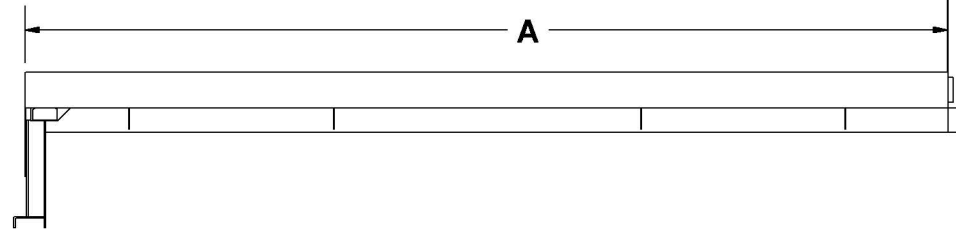

# CHEVY/GMC FLATBEDS & STAKEBEDS DIMENSIONS

Last Update 4/7/2015

## SQUARE HEADBOARD

## TAPERED HEADBOARD

OPTIONAL GATES  
(40" HEIGHT STREET SIDE  
SHOWN ONLY)

FLATBEDS	FLATBED DIMENSIONS (INCHES)			
	A	B	C	D***
STANDARD HEADBOARD	OVERALL LENGTH	HEADBOARD TO GATES	OVERALL WIDTH	OPTIONAL GATES HEIGHTS
HTFB10884 (RECTANGULAR)	108	105 1/4	84 1/4	10 1/2, 15 3/4, 40*
HTFB10896 (RECTANGULAR)	108	105 1/4	95 3/4	10 1/2, 15 3/4, 40*
HTFB14496 (RECTANGULAR)	144	141 1/4	95 3/4	10 1/2, 15 3/4, 40*, 48**

\* AVAILABLE FOR RECTANGULAR HEADBOARD ONLY. \*\* AVAILABLE FOR OPTIONAL 48" HEIGHT RECTANGULAR HEADBOARD ONLY.

\*\*\* ALSO AVAILABLE IN STEEL. CONTACT HARBOR FOR DIMENSION AND PRICING.