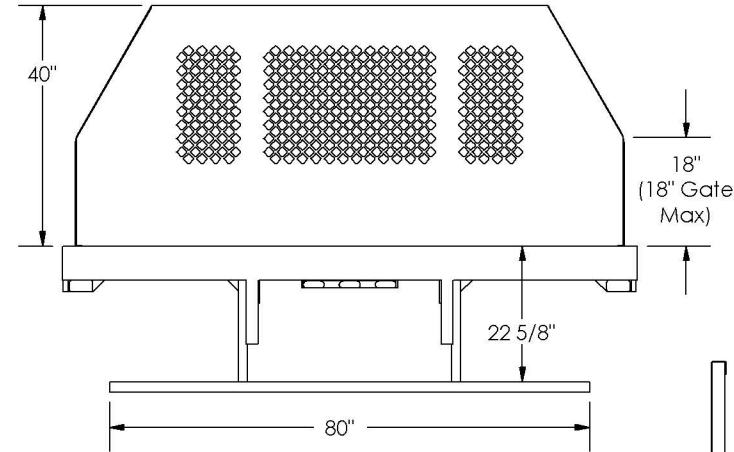

# CHEVY/GMC FLATBEDS & STAKEBEDS DIMENSIONS

Last Update 4/7/2015

## SQUARE HEADBOARD

## TAPERED HEADBOARD

OPTIONAL GATES  
(40" HEIGHT STREET SIDE  
SHOWN ONLY)

FLATBEDS	FLATBED DIMENSIONS (INCHES)			
	A	B	C	D***
STANDARD HEADBOARD	OVERALL LENGTH	HEADBOARD TO GATES	OVERALL WIDTH	OPTIONAL GATES HEIGHTS
HTFB10884 (RECTANGULAR)	108	105 1/4	84 1/4	10 1/2, 15 3/4, 40*
HTFB10896 (RECTANGULAR)	108	105 1/4	95 3/4	10 1/2, 15 3/4, 40*
HTFB14496 (RECTANGULAR)	144	141 1/4	95 3/4	10 1/2, 15 3/4, 40*, 48**

\* AVAILABLE FOR RECTANGULAR HEADBOARD ONLY. \*\* AVAILABLE FOR OPTIONAL 48" HEIGHT RECTANGULAR HEADBOARD ONLY.

\*\*\* ALSO AVAILABLE IN STEEL. CONTACT HARBOR FOR DIMENSION AND PRICING.