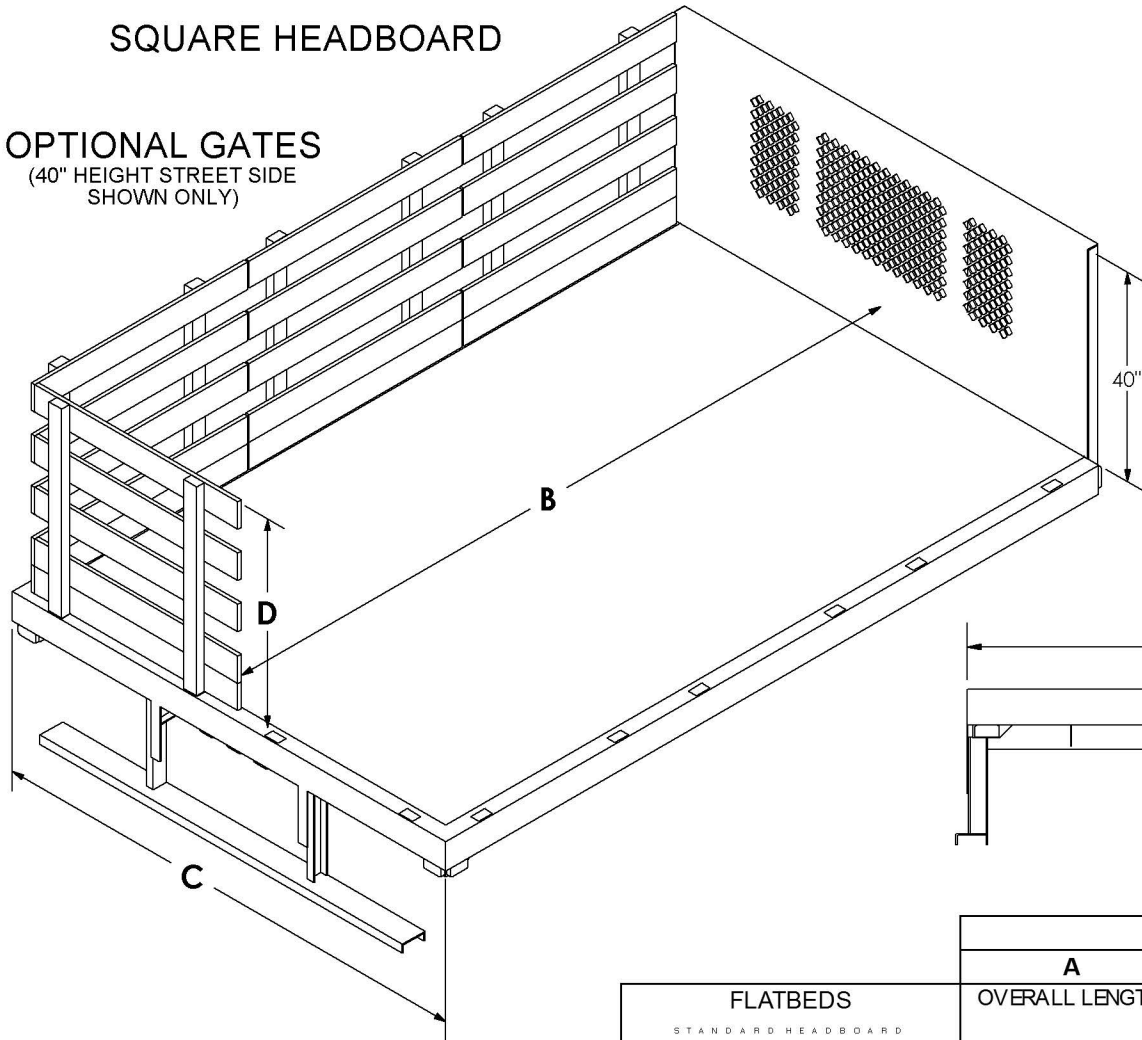

# CHEVY/GMC FLATBEDS & STAKEBEDS DIMENSIONS

Last Update 4/7/2015

## SQUARE HEADBOARD

## TAPERED HEADBOARD

OPTIONAL GATES  
(40" HEIGHT STREET SIDE  
SHOWN ONLY)

FLATBEDS	FLATBED DIMENSIONS (INCHES)			
	A	B	C	D***
STANDARD HEADBOARD	OVERALL LENGTH	HEADBOARD TO GATES	OVERALL WIDTH	OPTIONAL GATES HEIGHTS
HTFB10884 (RECTANGULAR)	108	105 1/4	84 1/4	10 1/2, 15 3/4, 40*
HTFB10896 (RECTANGULAR)	108	105 1/4	95 3/4	10 1/2, 15 3/4, 40*
HTFB14496 (RECTANGULAR)	144	141 1/4	95 3/4	10 1/2, 15 3/4, 40*, 48**

\* AVAILABLE FOR RECTANGULAR HEADBOARD ONLY. \*\* AVAILABLE FOR OPTIONAL 48" HEIGHT RECTANGULAR HEADBOARD ONLY.

\*\*\* ALSO AVAILABLE IN STEEL. CONTACT HARBOR FOR DIMENSION AND PRICING.