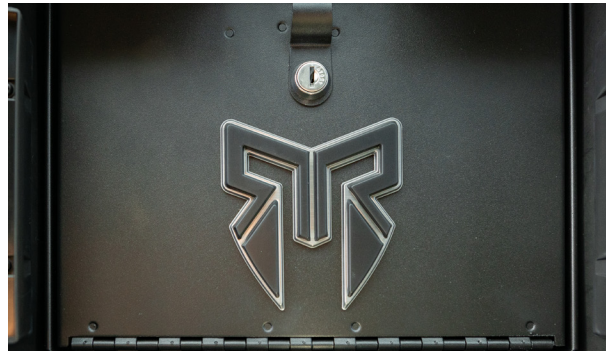

ROCKY  RIDGE

GMC 2500

Optional Features

- 7" Suspension Lift
- 37" Premium Mud Terrain Tires
- Leather Seat Covers w/ Logo Headrests
- Power Running Boards
- RGB Bluetooth Rock Lights
- Black Fender Flare Bolts (Pocket Only)
- Custom Fade, Matte or Gloss Paint

When Heavy Duty simply won't cut it, turn to Rocky Ridge. We crank up GMC's Heavy Duty pickups using our 5" premium lift components, 20" wheels and countless other proprietary details that will set your truck apart from anything else on the road. Hop inside and the Heavy Duty is adorned with interior details such as our custom stitched head rests, custom gauge cluster and our famous center console safe.

Standard Features

- 3.5" Suspension Lift System
- 20" Black Off Road Wheels
- 35" Premium All Terrain Tires
- Body Color Pocket Fender Flares
- Black Cab Length Side Steps
- Center Console Storage Safe
- Rocky Ridge Custom Stitch Headrests
- Rocky Ridge Exterior Badging
- Rocky Ridge Windshield Banner
- Hood Accent Graphic
- Speedometer Calibration
- FMVSS Compliance
- 3 year / 36,000 Mile Warranty Coverage