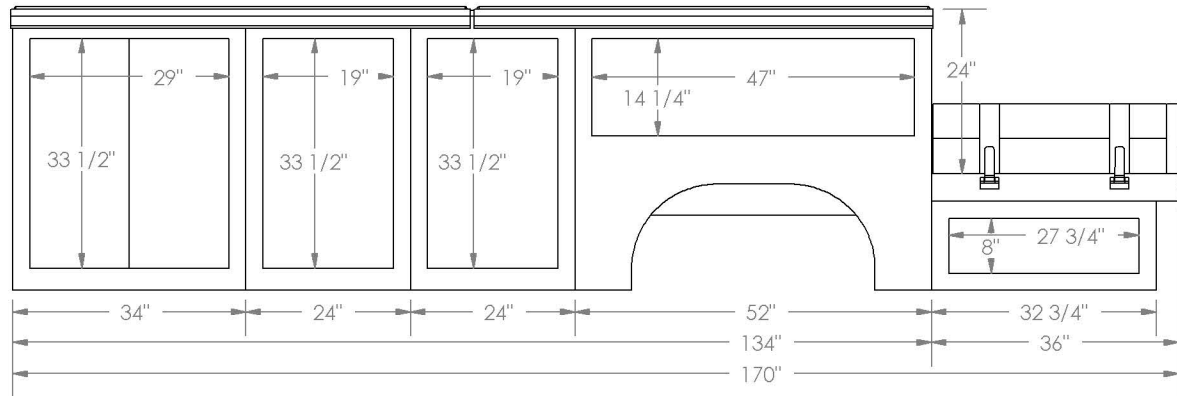

RAM USC COMBOMASTER DIMENSIONS

Last Update: 07/16/2015

12-FT. DIMENSIONS

REAR VIEW DIMENSIONS

10-FT. SIDE VIEW DIMENSIONS

14-FT. SIDE VIEW DIMENSIONS

NOTE:

- 1) DOOR COMPARTMENT DIMENSIONS ARE THE CLEAR DOOR OPENING.
- 2) ALL DIMENSIONS SHOWN ARE STANDARD.
- 3) STANDARD LADDER RACK NOT SHOWN HERE.