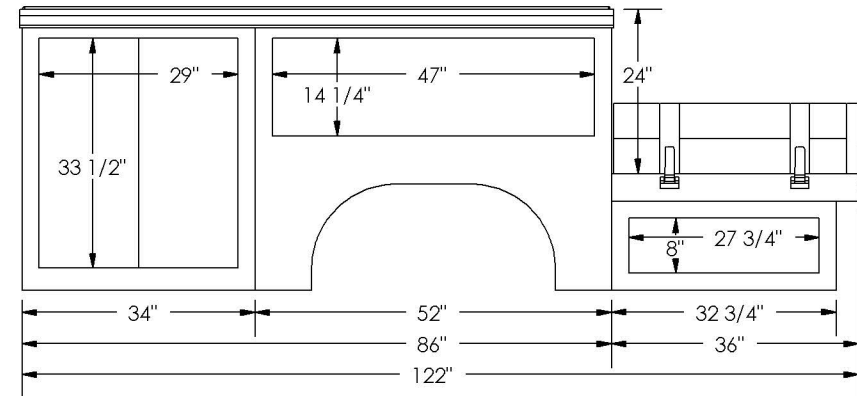

RAM USC COMBOMASTER DIMENSIONS

Last Update: 07/16/2015

12-FT. DIMENSIONS

REAR VIEW DIMENSIONS

10-FT. SIDE VIEW DIMENSIONS

14-FT. SIDE VIEW DIMENSIONS

NOTE:

- 1) DOOR COMPARTMENT DIMENSIONS ARE THE CLEAR DOOR OPENING.
- 2) ALL DIMENSIONS SHOWN ARE STANDARD.
- 3) STANDARD LADDER RACK NOT SHOWN HERE.