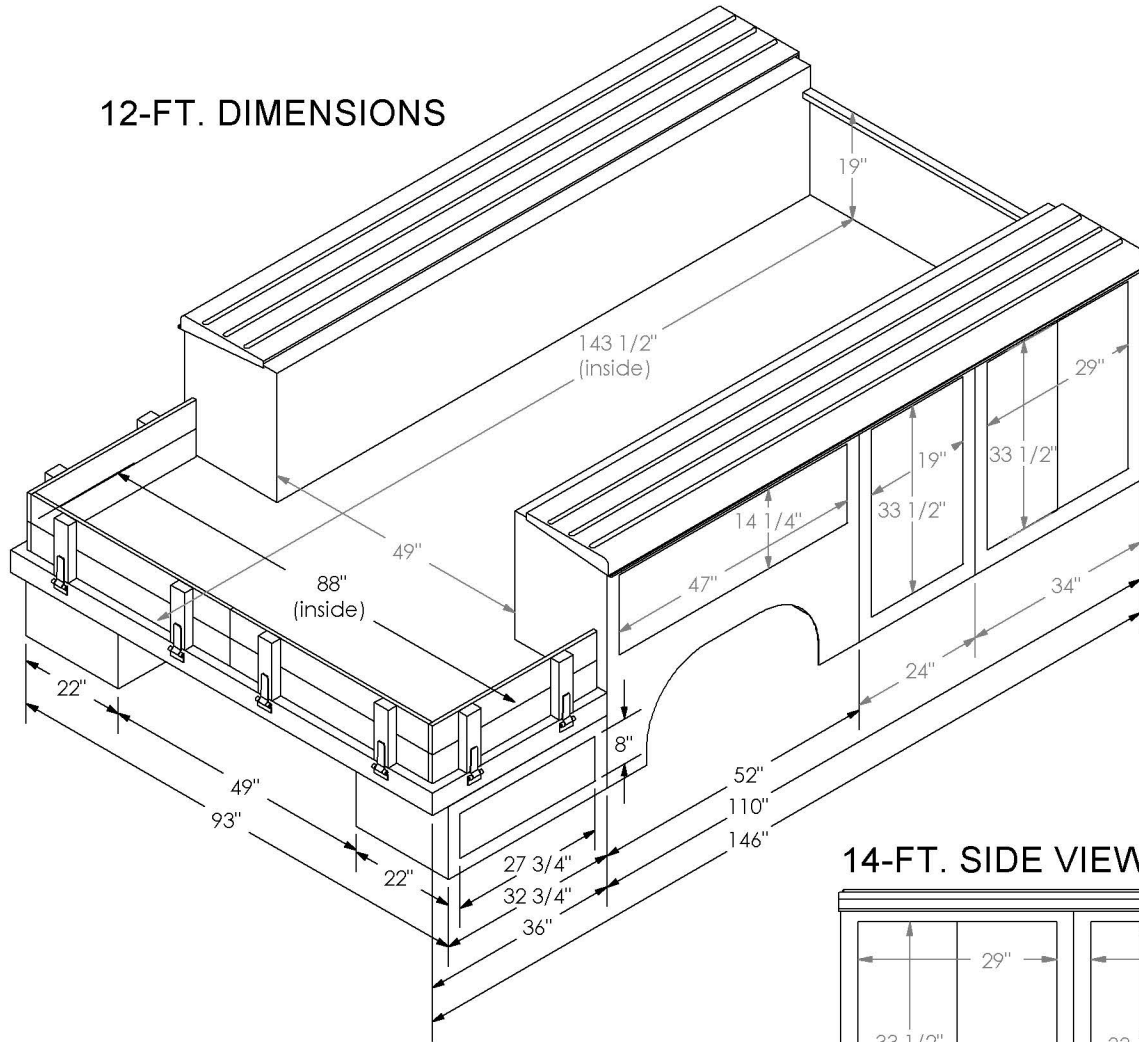

RAM USC COMBOMASTER DIMENSIONS

Last Update: 07/16/2015

12-FT. DIMENSIONS

REAR VIEW DIMENSIONS

10-FT. SIDE VIEW DIMENSIONS

14-FT. SIDE VIEW DIMENSIONS

NOTE:

- 1) DOOR COMPARTMENT DIMENSIONS ARE THE CLEAR DOOR OPENING.
- 2) ALL DIMENSIONS SHOWN ARE STANDARD.
- 3) STANDARD LADDER RACK NOT SHOWN HERE.