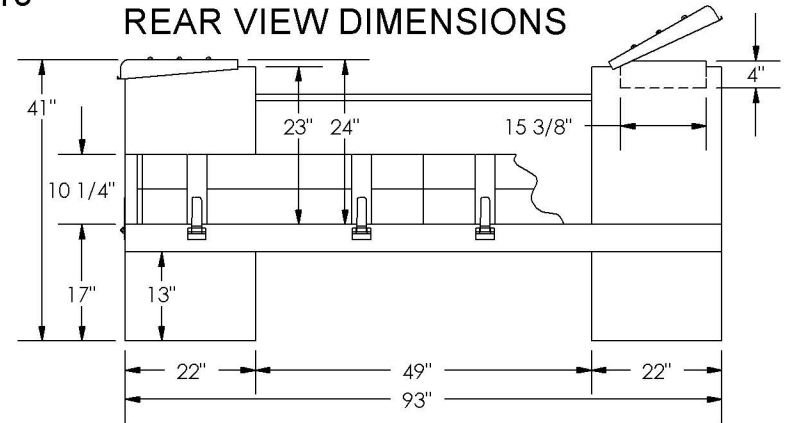

RAM USC COMBOMASTER DIMENSIONS

Last Update: 07/16/2015

12-FT. DIMENSIONS

REAR VIEW DIMENSIONS

10-FT. SIDE VIEW DIMENSIONS

14-FT. SIDE VIEW DIMENSIONS

NOTE:

- 1) DOOR COMPARTMENT DIMENSIONS ARE THE CLEAR DOOR OPENING.
- 2) ALL DIMENSIONS SHOWN ARE STANDARD.
- 3) STANDARD LADDER RACK NOT SHOWN HERE.