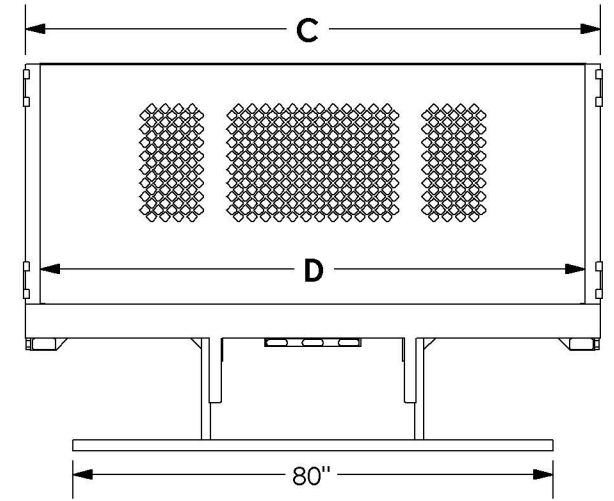

# CHEVY/GMC LANDSCAPE BODIES DIMENSIONS

Last Update 4/23/2015

		LANDSCAPE BODIES DIMENSIONS (INCHES)			
		A	B	C	D
	Number of side gates per side	OVERALL BED LENGTH	OVERALL BED ID LENGTH	OVERALL BED WIDTH	OVERALL BED ID WIDTH
HTFB10884	2	108	105 1/4	84 1/4	78 3/4
HTFB10896	2	108	105 1/4	95 3/4	90 1/4
HTFB14496	3	144	141 1/4	95 3/4	90 1/4