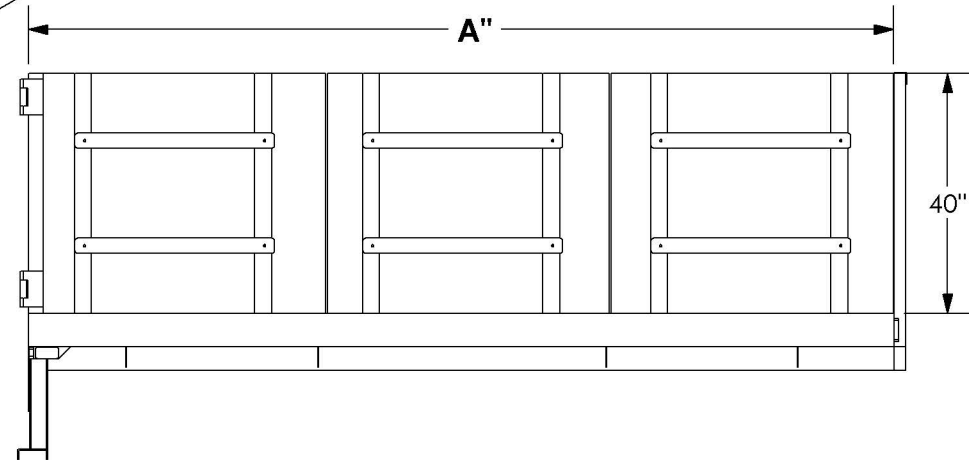

# CHEVY/GMC LANDSCAPE BODIES DIMENSIONS

Last Update 4/23/2015

		LANDSCAPE BODIES DIMENSIONS (INCHES)			
		A	B	C	D
	Number of side gates per side	OVERALL BED LENGTH	OVERALL BED ID LENGTH	OVERALL BED WIDTH	OVERALL BED ID WIDTH
HTFB10884	2	108	105 1/4	84 1/4	78 3/4
HTFB10896	2	108	105 1/4	95 3/4	90 1/4
HTFB14496	3	144	141 1/4	95 3/4	90 1/4