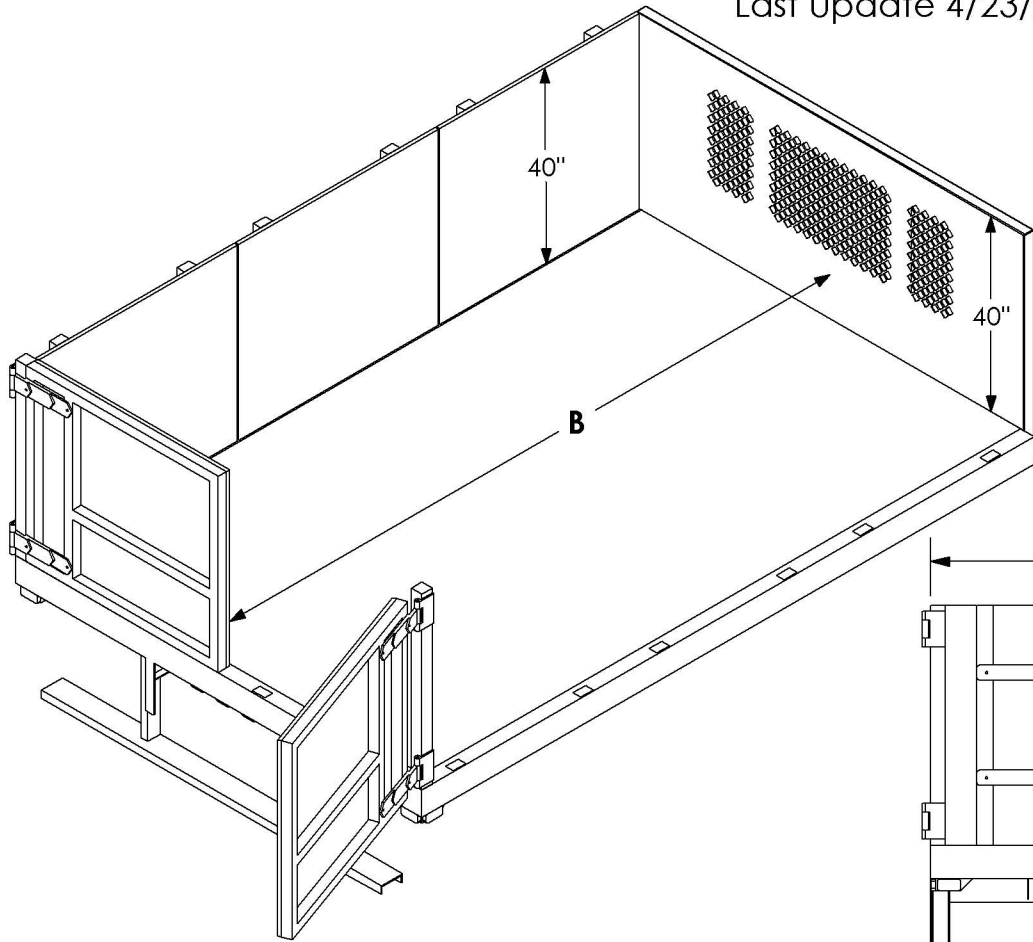

# CHEVY/GMC LANDSCAPE BODIES DIMENSIONS

Last Update 4/23/2015

		LANDSCAPE BODIES DIMENSIONS (INCHES)			
		A	B	C	D
	Number of side gates per side	OVERALL BED LENGTH	OVERALL BED ID LENGTH	OVERALL BED WIDTH	OVERALL BED ID WIDTH
HTFB10884	2	108	105 1/4	84 1/4	78 3/4
HTFB10896	2	108	105 1/4	95 3/4	90 1/4
HTFB14496	3	144	141 1/4	95 3/4	90 1/4