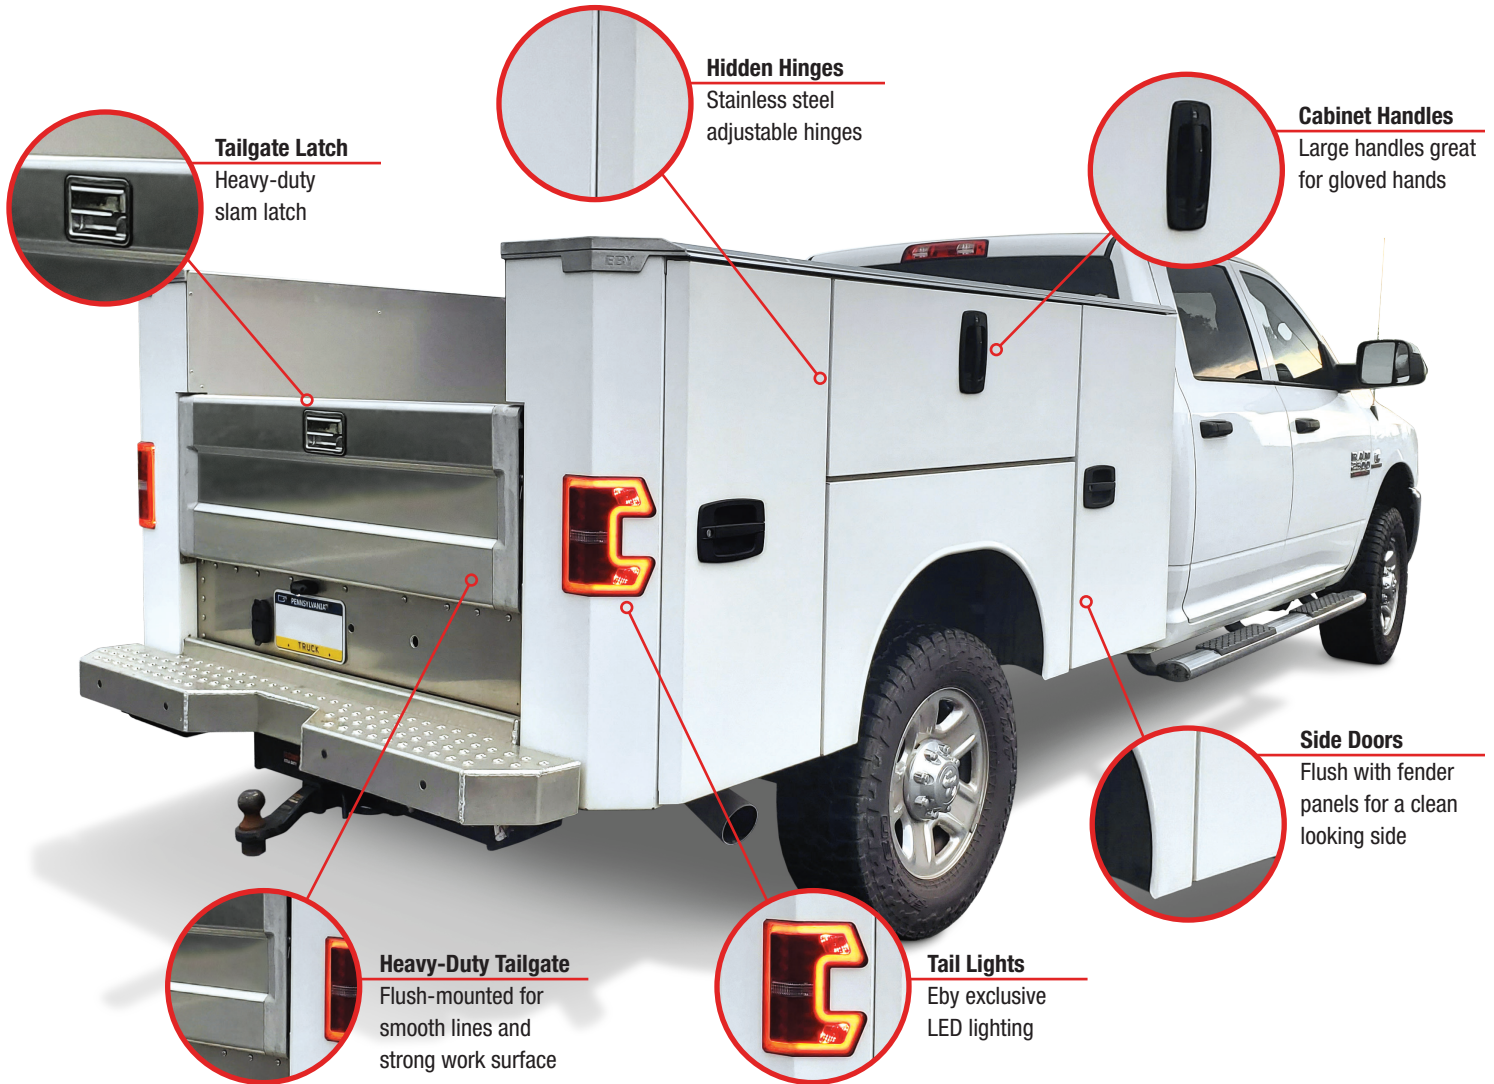

TRUCK BODIES

TRUCK BODIES THAT WORK AS HARD AS YOU DO

EBY RENEGADE

ALUMINUM SERVICE BODY

Custom equipment for a world of work

We designed the all-aluminum Eby Renegade service body with standard features that exceed expectations. Our custom extruded aluminum sub-structure provides a strong, robust platform that is lighter than steel. Larger cabinets and more volume in the load compartment allow you to store more tools and essentials to the job site. The rock solid flush-mounted tailgate, sealed doors, and tapered rear corners are designed for easy of use and durability. LED lighting comes standard inside each storage cabinet for maximum visibility. Keyless entry and additional LED lighting available. We make it easy to install with a universal mounting kit, and back it with the best warranty in the industry.

Available Sizes:

Lengths: 8'5", 9'3" and 11'3"

Widths: 80" and 96"

800-292-4752 • WWW.MHEBY.COM

Blue Ball, PA • Ephrata, PA • West Jefferson, OH • Story City, IA • Logansport, IN • Seymour, IN • Worthing, SD

RENEGADE SERVICE BODY

STANDARD SPECIFICATIONS	
Doors	Protected door seals keep cargo dry and safe Stainless steel rotary latches support wide handles
Tailgate	Flush-mounted tailgate provides a robust work surface Heavy-duty steel slam latch stands up to years of use
Bed	49" x 99" floor provides a large loading area Tie downs in each corner secure loads Textured floor provides traction surface
Sides & Cabinets	Taller, deeper cabinets to store more tools Inside compartment LED lighting Custom Shelf and drawer kits available
Bottom Line	Stronger and lighter, with 20% more cargo space