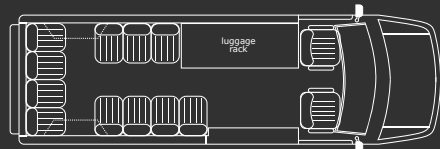

159" 13 PASSENGER