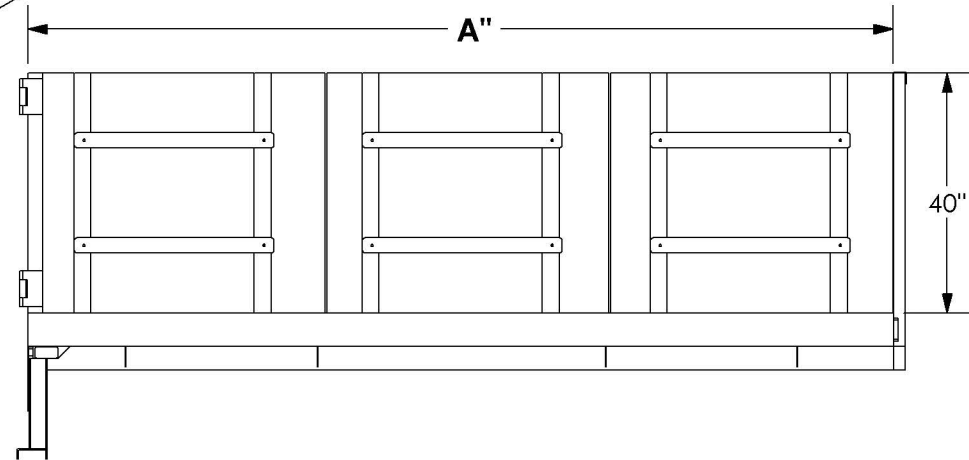

# FORD LANDSCAPE BODIES DIMENSIONS

Last Update 4/23/2015

		LANDSCAPE BODIES DIMENSIONS (INCHES)			
		A	B	C	D
	Number of side gates per side	OVERALL BED LENGTH	OVERALL BED ID LENGTH	OVERALL BED WIDTH	OVERALL BED ID WIDTH
HTFB10884	2	108	105 1/4	84 1/4	78 3/4
HTFB10896	2	108	105 1/4	95 3/4	90 1/4
HTFB14496	3	144	141 1/4	95 3/4	90 1/4