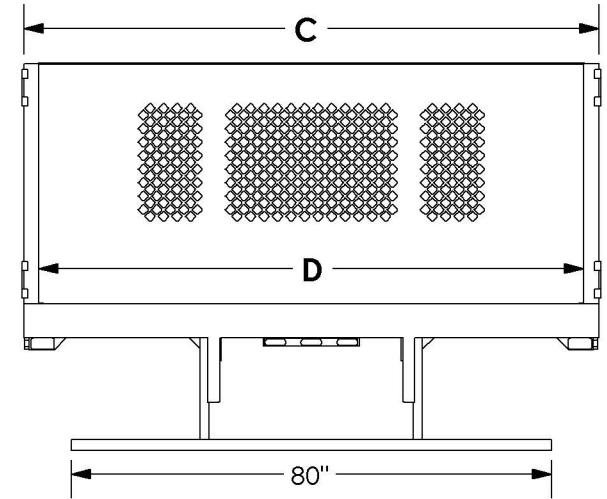

# FORD LANDSCAPE BODIES DIMENSIONS

Last Update 4/23/2015

		LANDSCAPE BODIES DIMENSIONS (INCHES)			
		A	B	C	D
	Number of side gates per side	OVERALL BED LENGTH	OVERALL BED ID LENGTH	OVERALL BED WIDTH	OVERALL BED ID WIDTH
HTFB10884	2	108	105 1/4	84 1/4	78 3/4
HTFB10896	2	108	105 1/4	95 3/4	90 1/4
HTFB14496	3	144	141 1/4	95 3/4	90 1/4