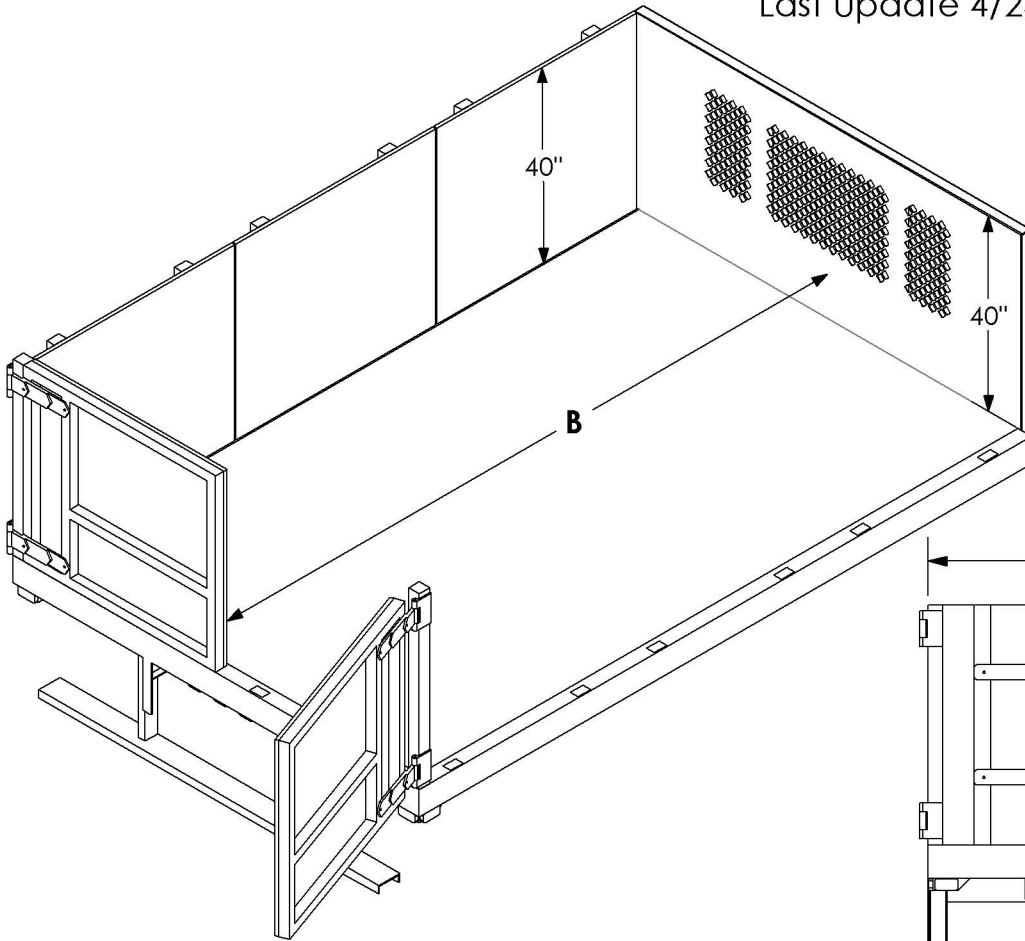

# FORD LANDSCAPE BODIES DIMENSIONS

Last Update 4/23/2015

		LANDSCAPE BODIES DIMENSIONS (INCHES)			
		A	B	C	D
	Number of side gates per side	OVERALL BED LENGTH	OVERALL BED ID LENGTH	OVERALL BED WIDTH	OVERALL BED ID WIDTH
HTFB10884	2	108	105 1/4	84 1/4	78 3/4
HTFB10896	2	108	105 1/4	95 3/4	90 1/4
HTFB14496	3	144	141 1/4	95 3/4	90 1/4